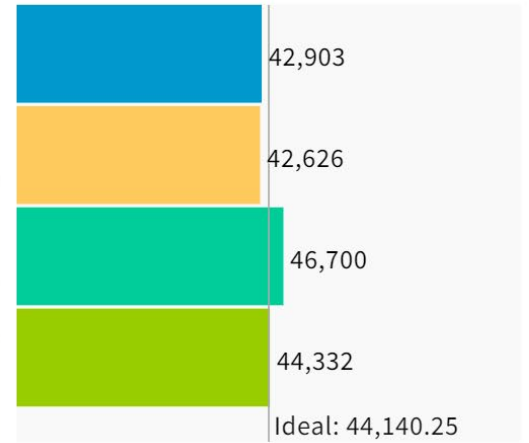

Population Balance

① Uses adjusted 2020 Decennial Census population with processing by the City of Elk Grove on 2020 Blocks.

UNASSIGNED POPULATION: 0

MAX. POPULATION DEVIATION: 5.8%

Highlight unassigned units