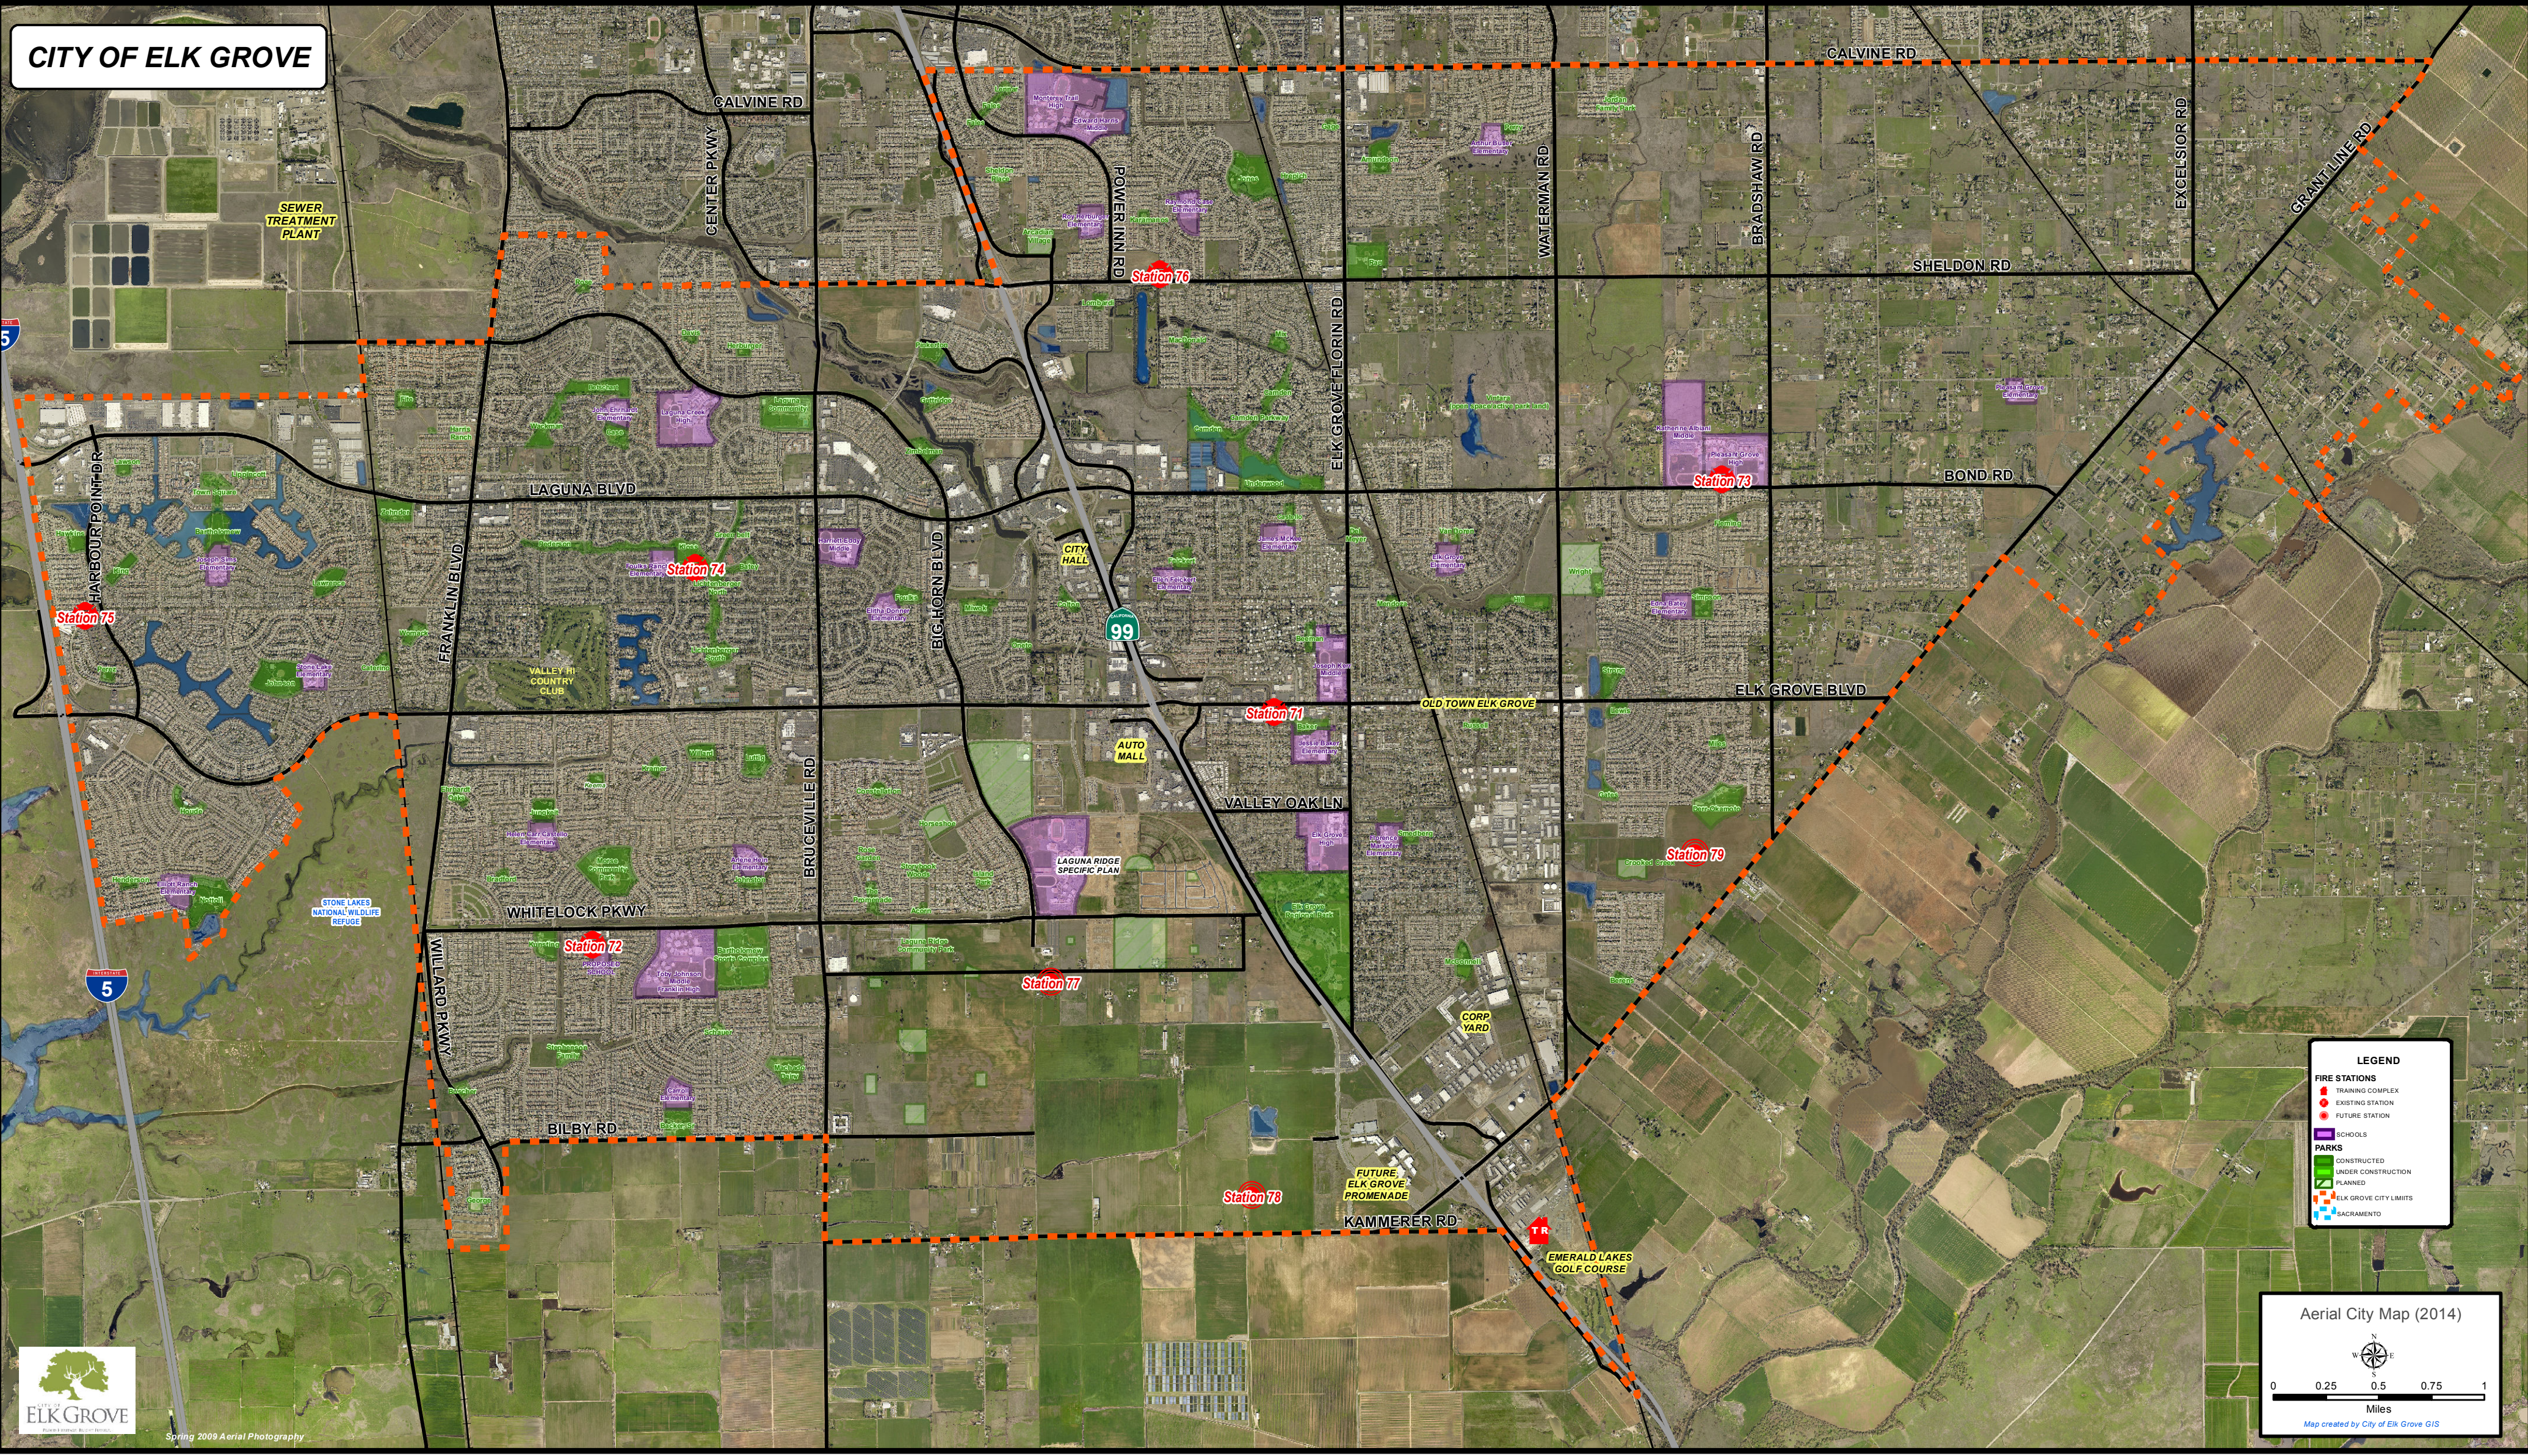

CITY OF ELK GROVE

Spring 2009 Aerial Photography

LEGEND

- FIRE STATIONS
 - TRAINING COMPLEX
 - EXISTING STATION
 - FUTURE STATION
- SCHOOLS
- PARKS
 - CONSTRUCTED
 - UNDER CONSTRUCTION
 - PLANNED
- ELK GROVE CITY LIMITS
- SACRAMENTO

Aerial City Map (2014)

Miles

Map created by City of Elk Grove GIS