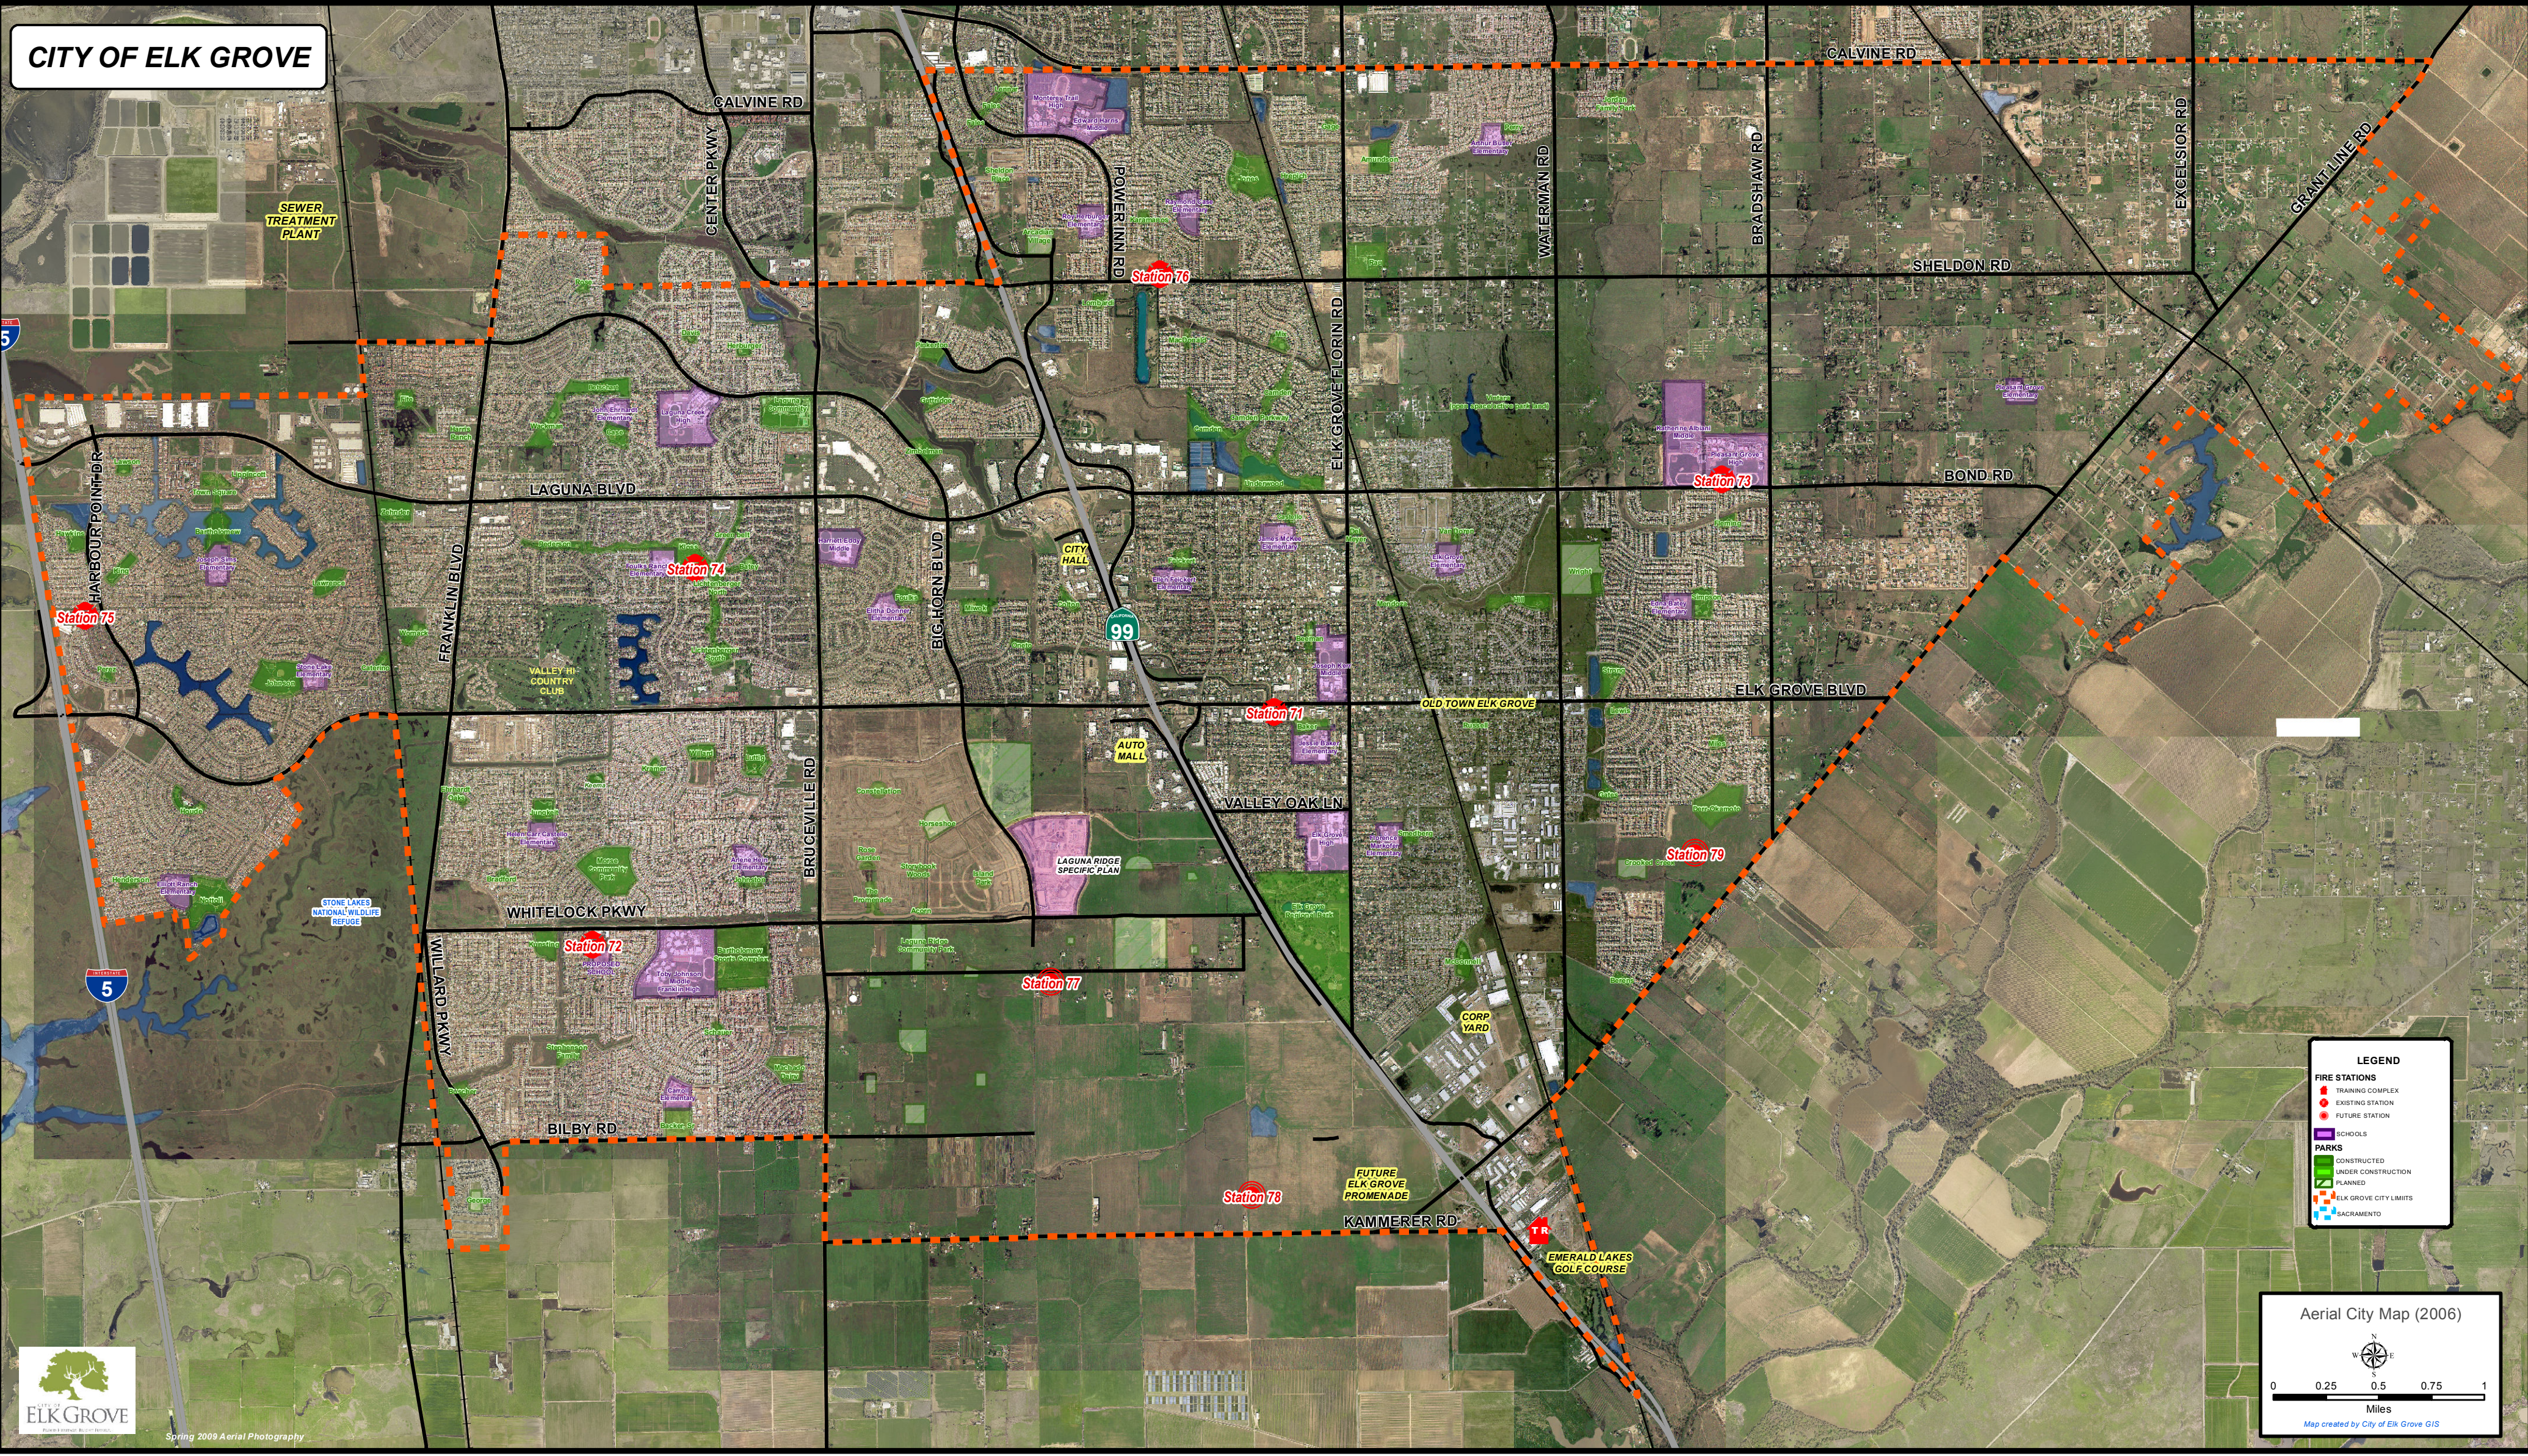

# CITY OF ELK GROVE

Spring 2009 Aerial Photography

**LEGEND**

- FIRE STATIONS
  - TRAINING COMPLEX
  - EXISTING STATION
  - FUTURE STATION
- SCHOOLS
- PARKS
  - CONSTRUCTED
  - UNDER CONSTRUCTION
  - PLANNED
- ELK GROVE CITY LIMITS
- SACRAMENTO

Aerial City Map (2006)

Miles

Map created by City of Elk Grove GIS