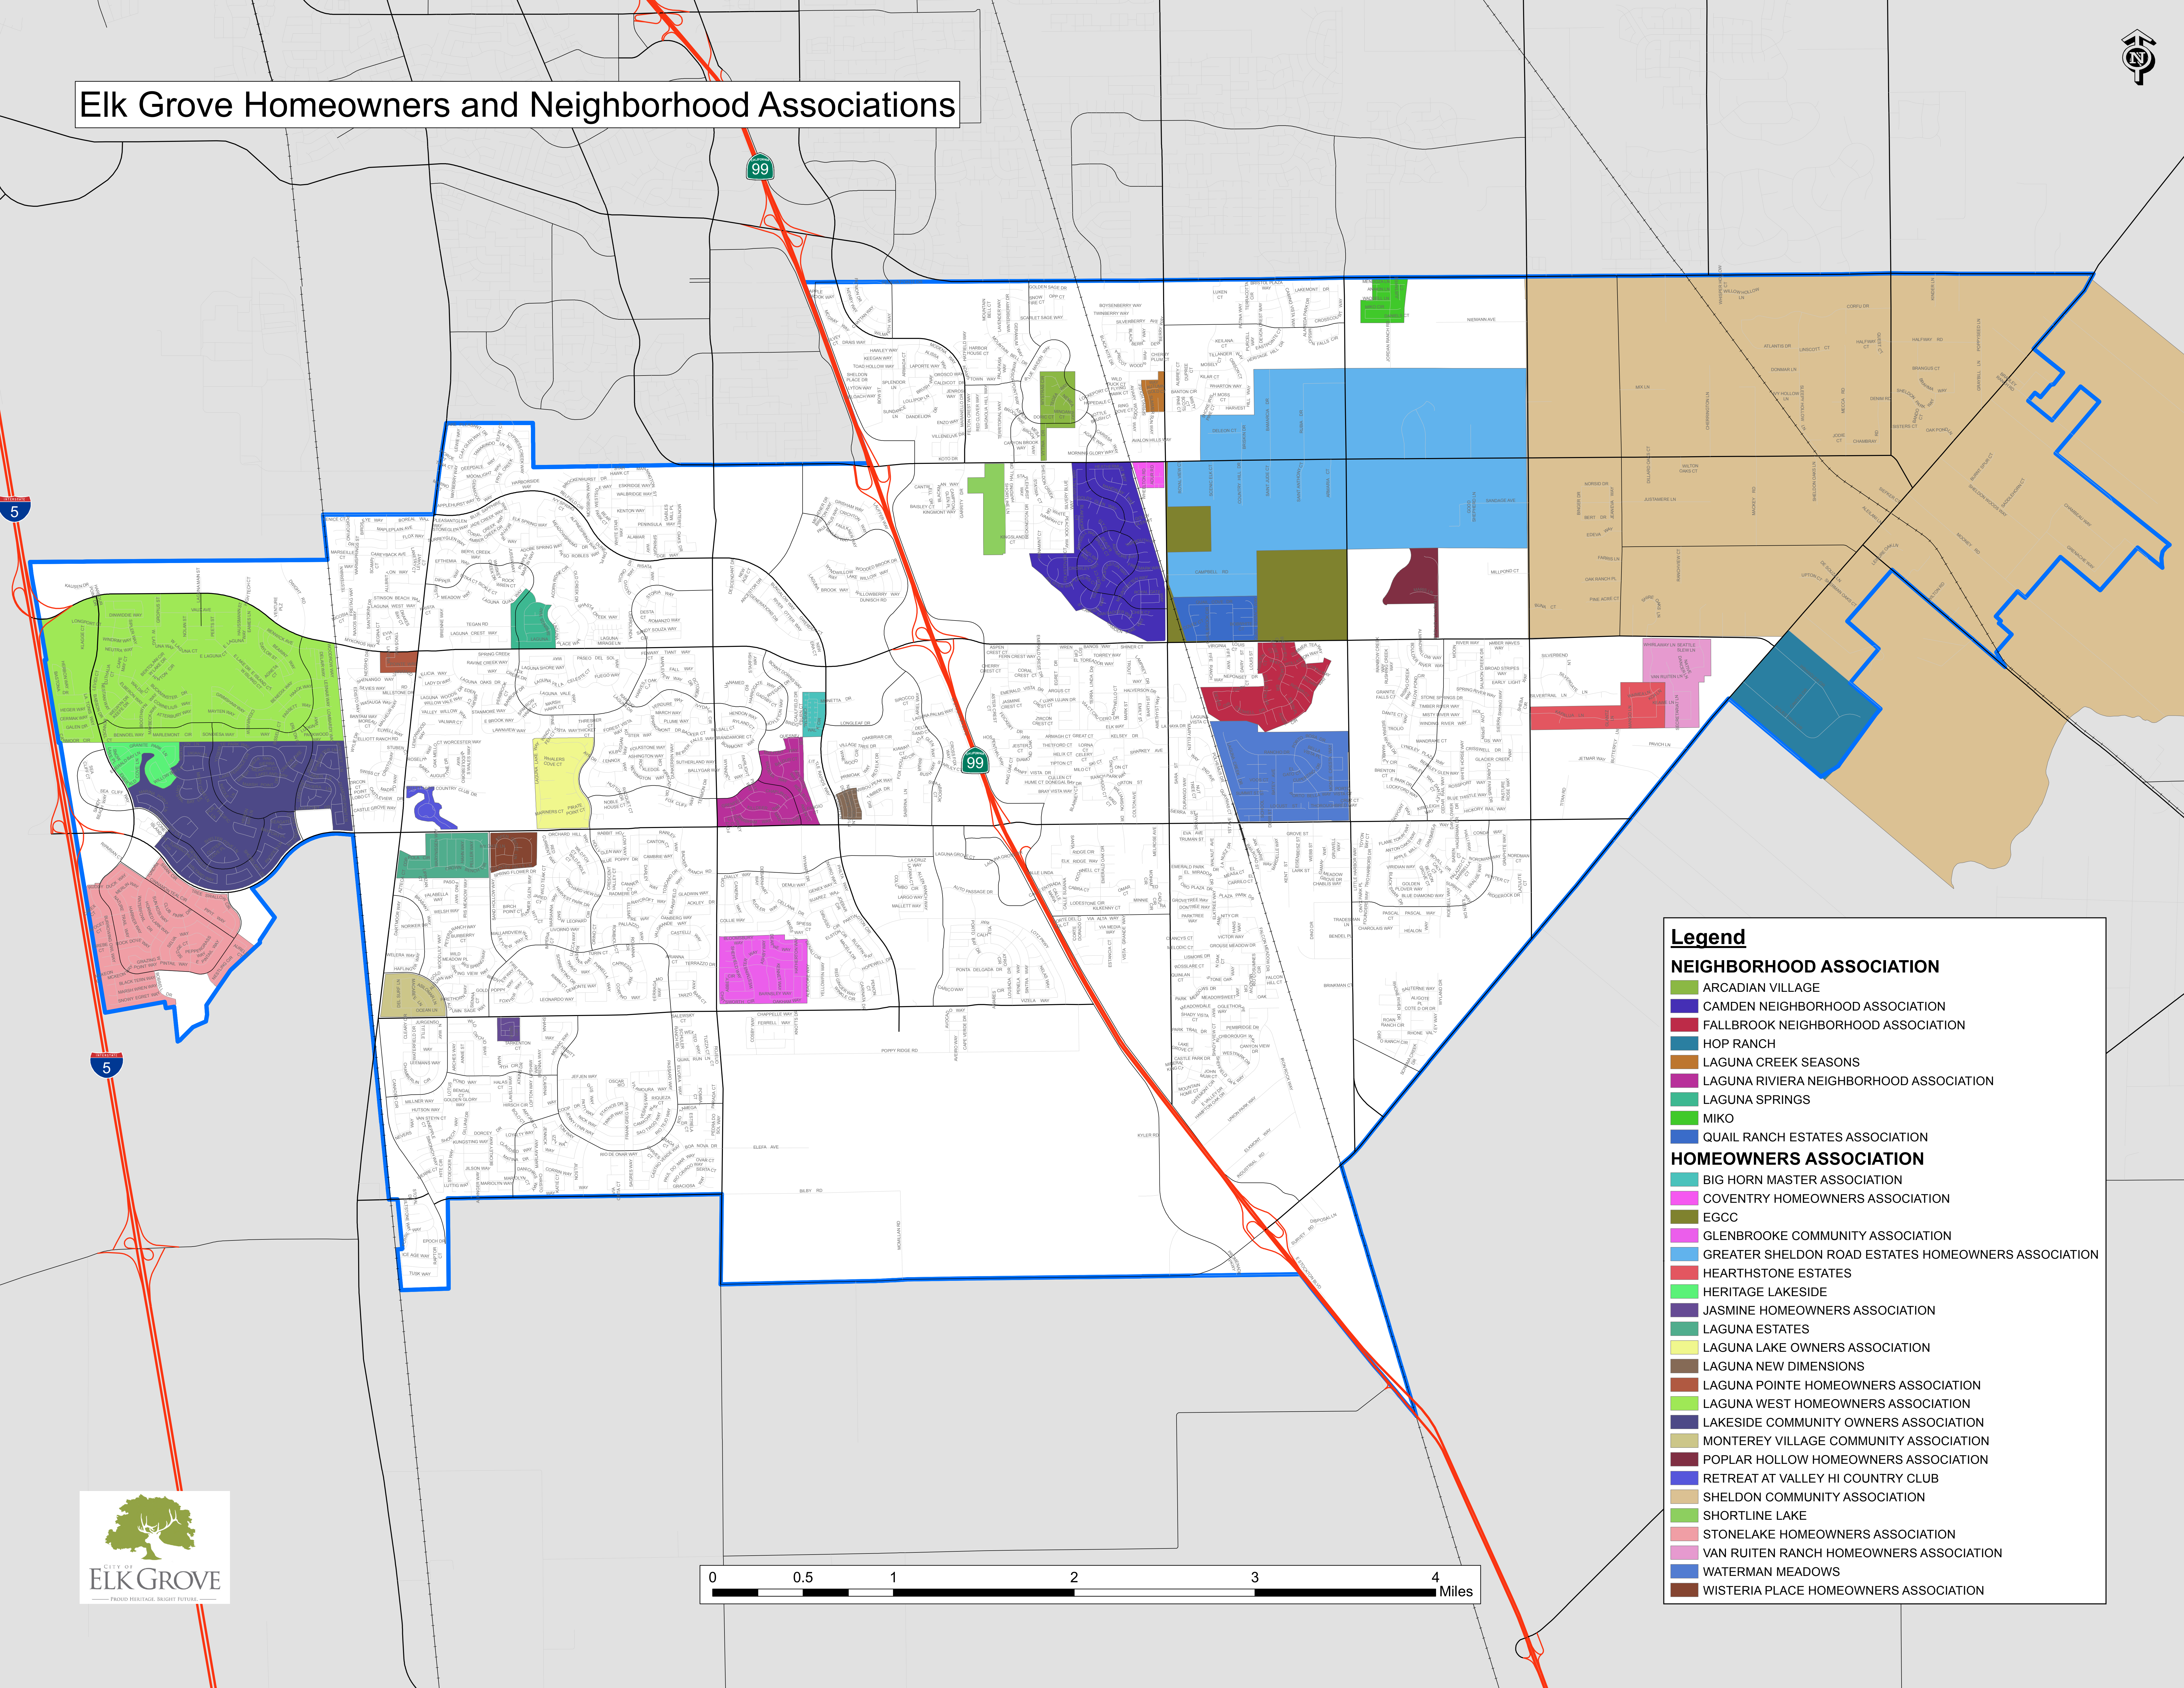

Elk Grove Homeowners and Neighborhood Associations

- Legend**
- NEIGHBORHOOD ASSOCIATION**
- ARCADIAN VILLAGE
 - CAMDEN NEIGHBORHOOD ASSOCIATION
 - FALLBROOK NEIGHBORHOOD ASSOCIATION
 - HOP RANCH
 - LAGUNA CREEK SEASONS
 - LAGUNA RIVIERA NEIGHBORHOOD ASSOCIATION
 - LAGUNA SPRINGS
 - MIKO
 - QUAIL RANCH ESTATES ASSOCIATION
- HOMEOWNERS ASSOCIATION**
- BIG HORN MASTER ASSOCIATION
 - COVENTRY HOMEOWNERS ASSOCIATION
 - EGCC
 - GLENBROOKE COMMUNITY ASSOCIATION
 - GREATER SHELDON ROAD ESTATES HOMEOWNERS ASSOCIATION
 - HEARTHSTONE ESTATES
 - HERITAGE LAKESIDE
 - JASMINE HOMEOWNERS ASSOCIATION
 - LAGUNA ESTATES
 - LAGUNA LAKE OWNERS ASSOCIATION
 - LAGUNA NEW DIMENSIONS
 - LAGUNA POINTE HOMEOWNERS ASSOCIATION
 - LAGUNA WEST HOMEOWNERS ASSOCIATION
 - LAKESIDE COMMUNITY OWNERS ASSOCIATION
 - MONTEREY VILLAGE COMMUNITY ASSOCIATION
 - POPLAR HOLLOW HOMEOWNERS ASSOCIATION
 - RETREAT AT VALLEY HI COUNTRY CLUB
 - SHELDON COMMUNITY ASSOCIATION
 - SHORTLINE LAKE
 - STONELAKE HOMEOWNERS ASSOCIATION
 - VAN RUITEN RANCH HOMEOWNERS ASSOCIATION
 - WATERMAN MEADOWS
 - WISTERIA PLACE HOMEOWNERS ASSOCIATION