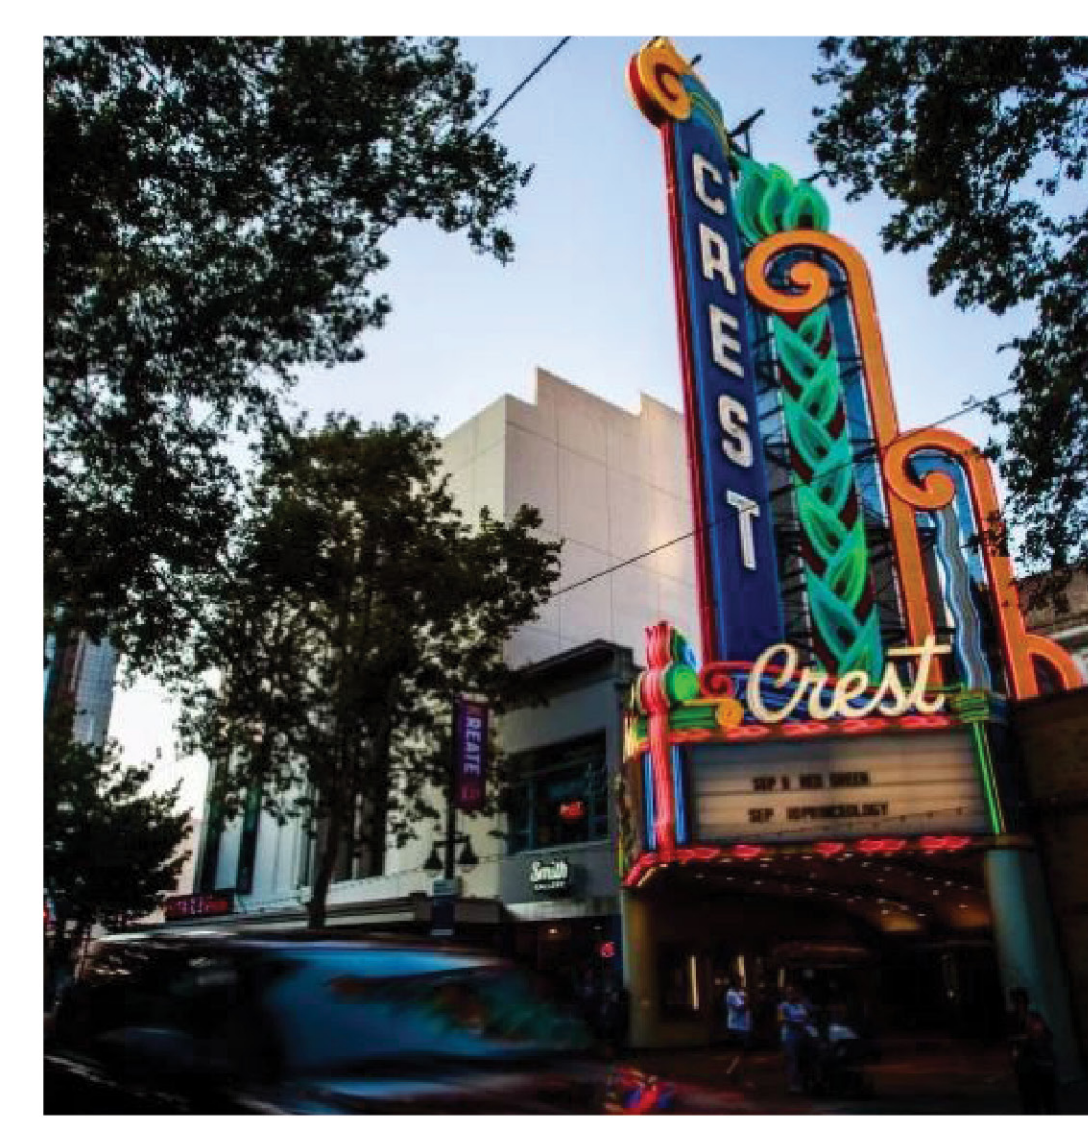

Public open space is centered on a new through street connecting Elk Grove Boulevard to Civic Center Drive. The open space widens at Elk Grove Boulevard to create sight-lines through to the south. The open space acts as an iconic anchor along Elk Grove Boulevard, while also enhancing pedestrian connectivity to the Community and Civic uses to the south. Linear open spaces are well-suited to accommodate small fairs and farmer's markets.

# ELK GROVE / CONCEPTS

PLACE A STICKER ON YOUR PREFERENCE!

1

2

3

# ELK GROVE / VISION

WHAT COULD  
**ELK GROVE**  
LOOK LIKE?