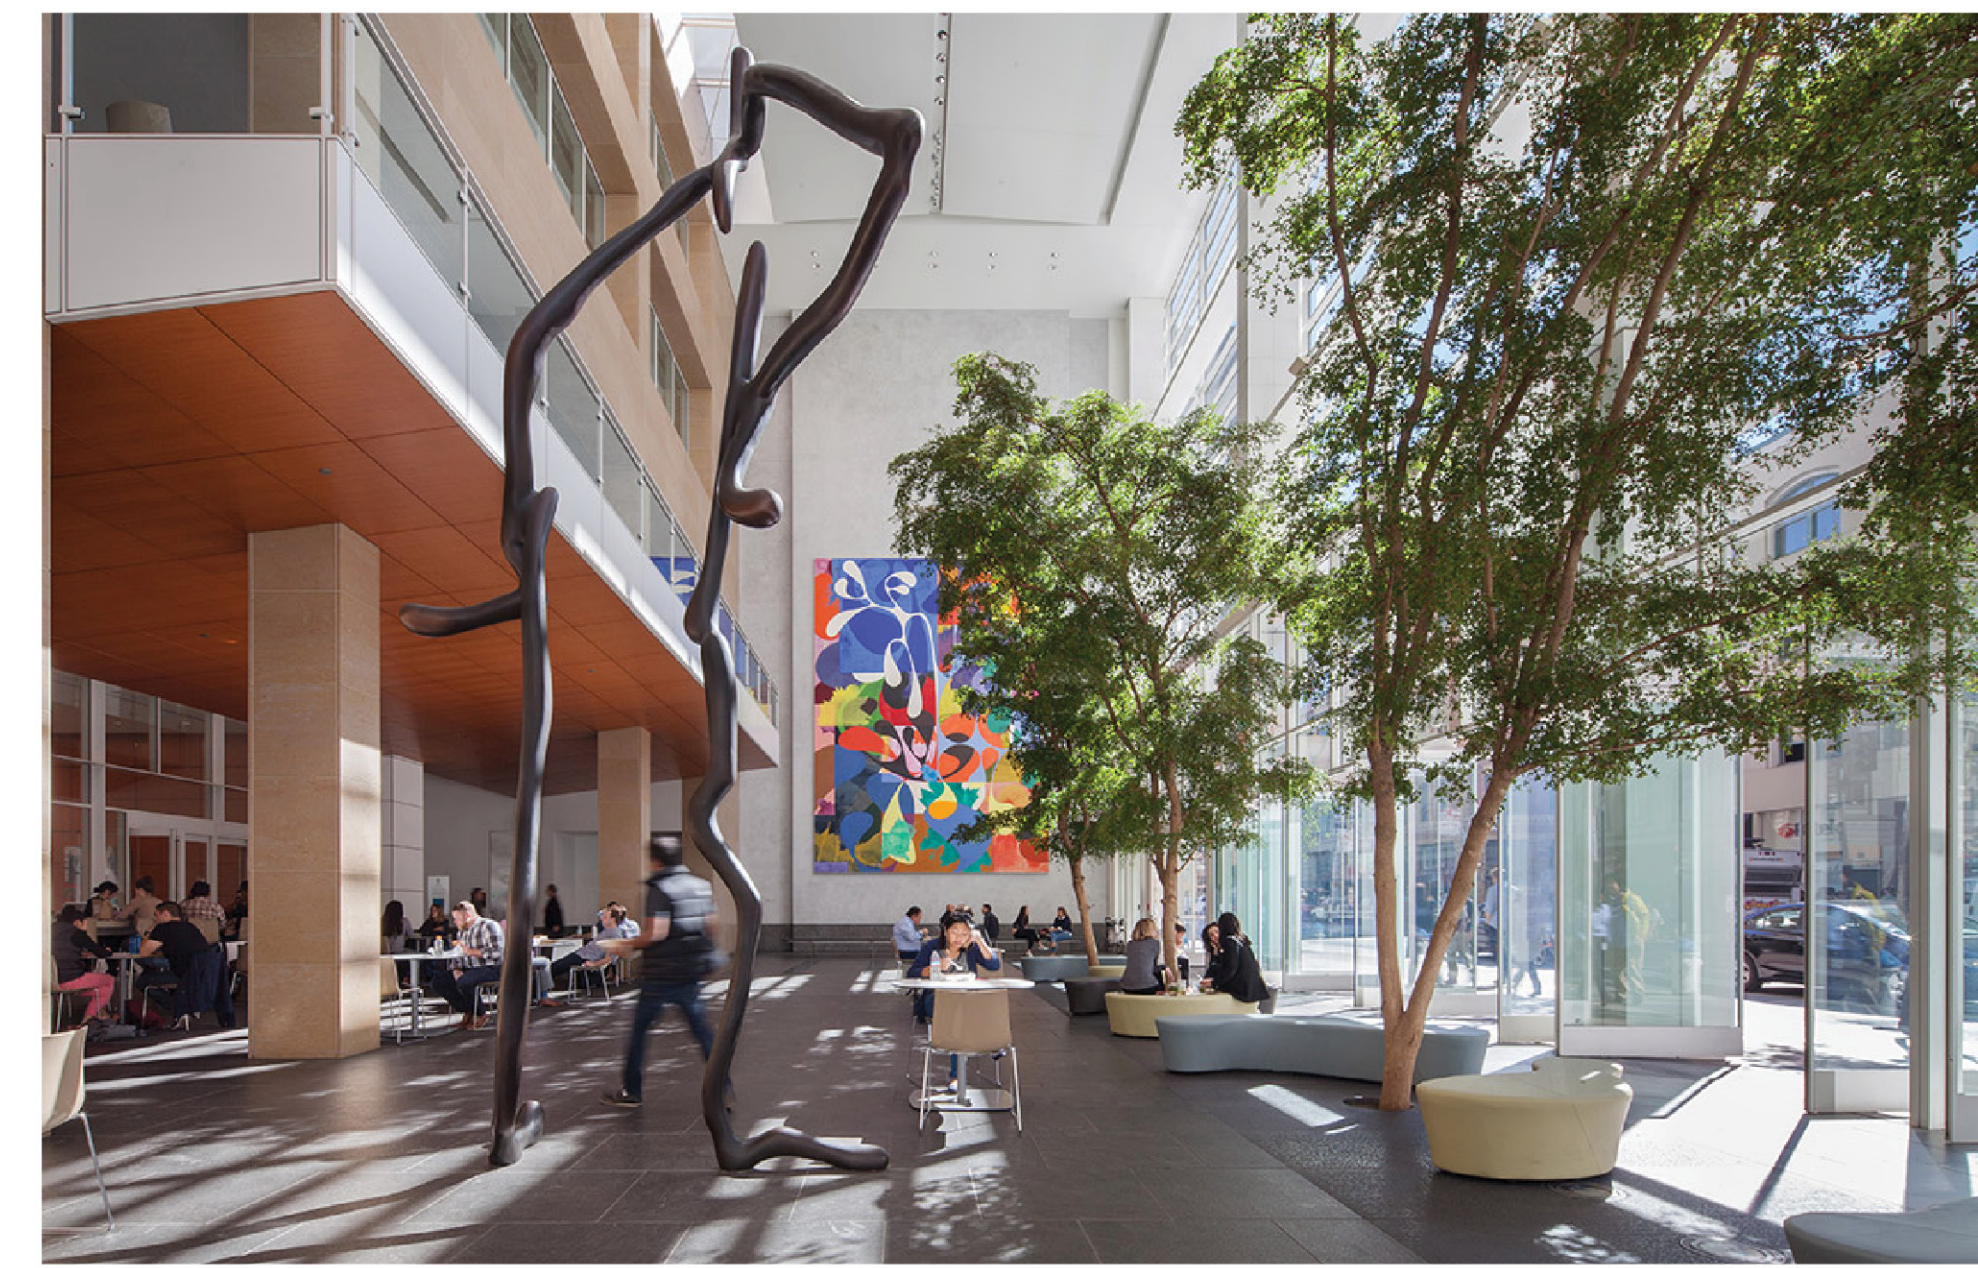

1. PROGRAM ELEMENTS
2. ACTIVE PLAZA
   - CONNECTIVE STREETS
   - RETAIL
   - LOW DENSITY COMMUNITIES (HOUSING)
   - HIGH DENSITY COMMUNITIES (HOUSING)
   - OFFICE
   - PARKING
   - HOTEL