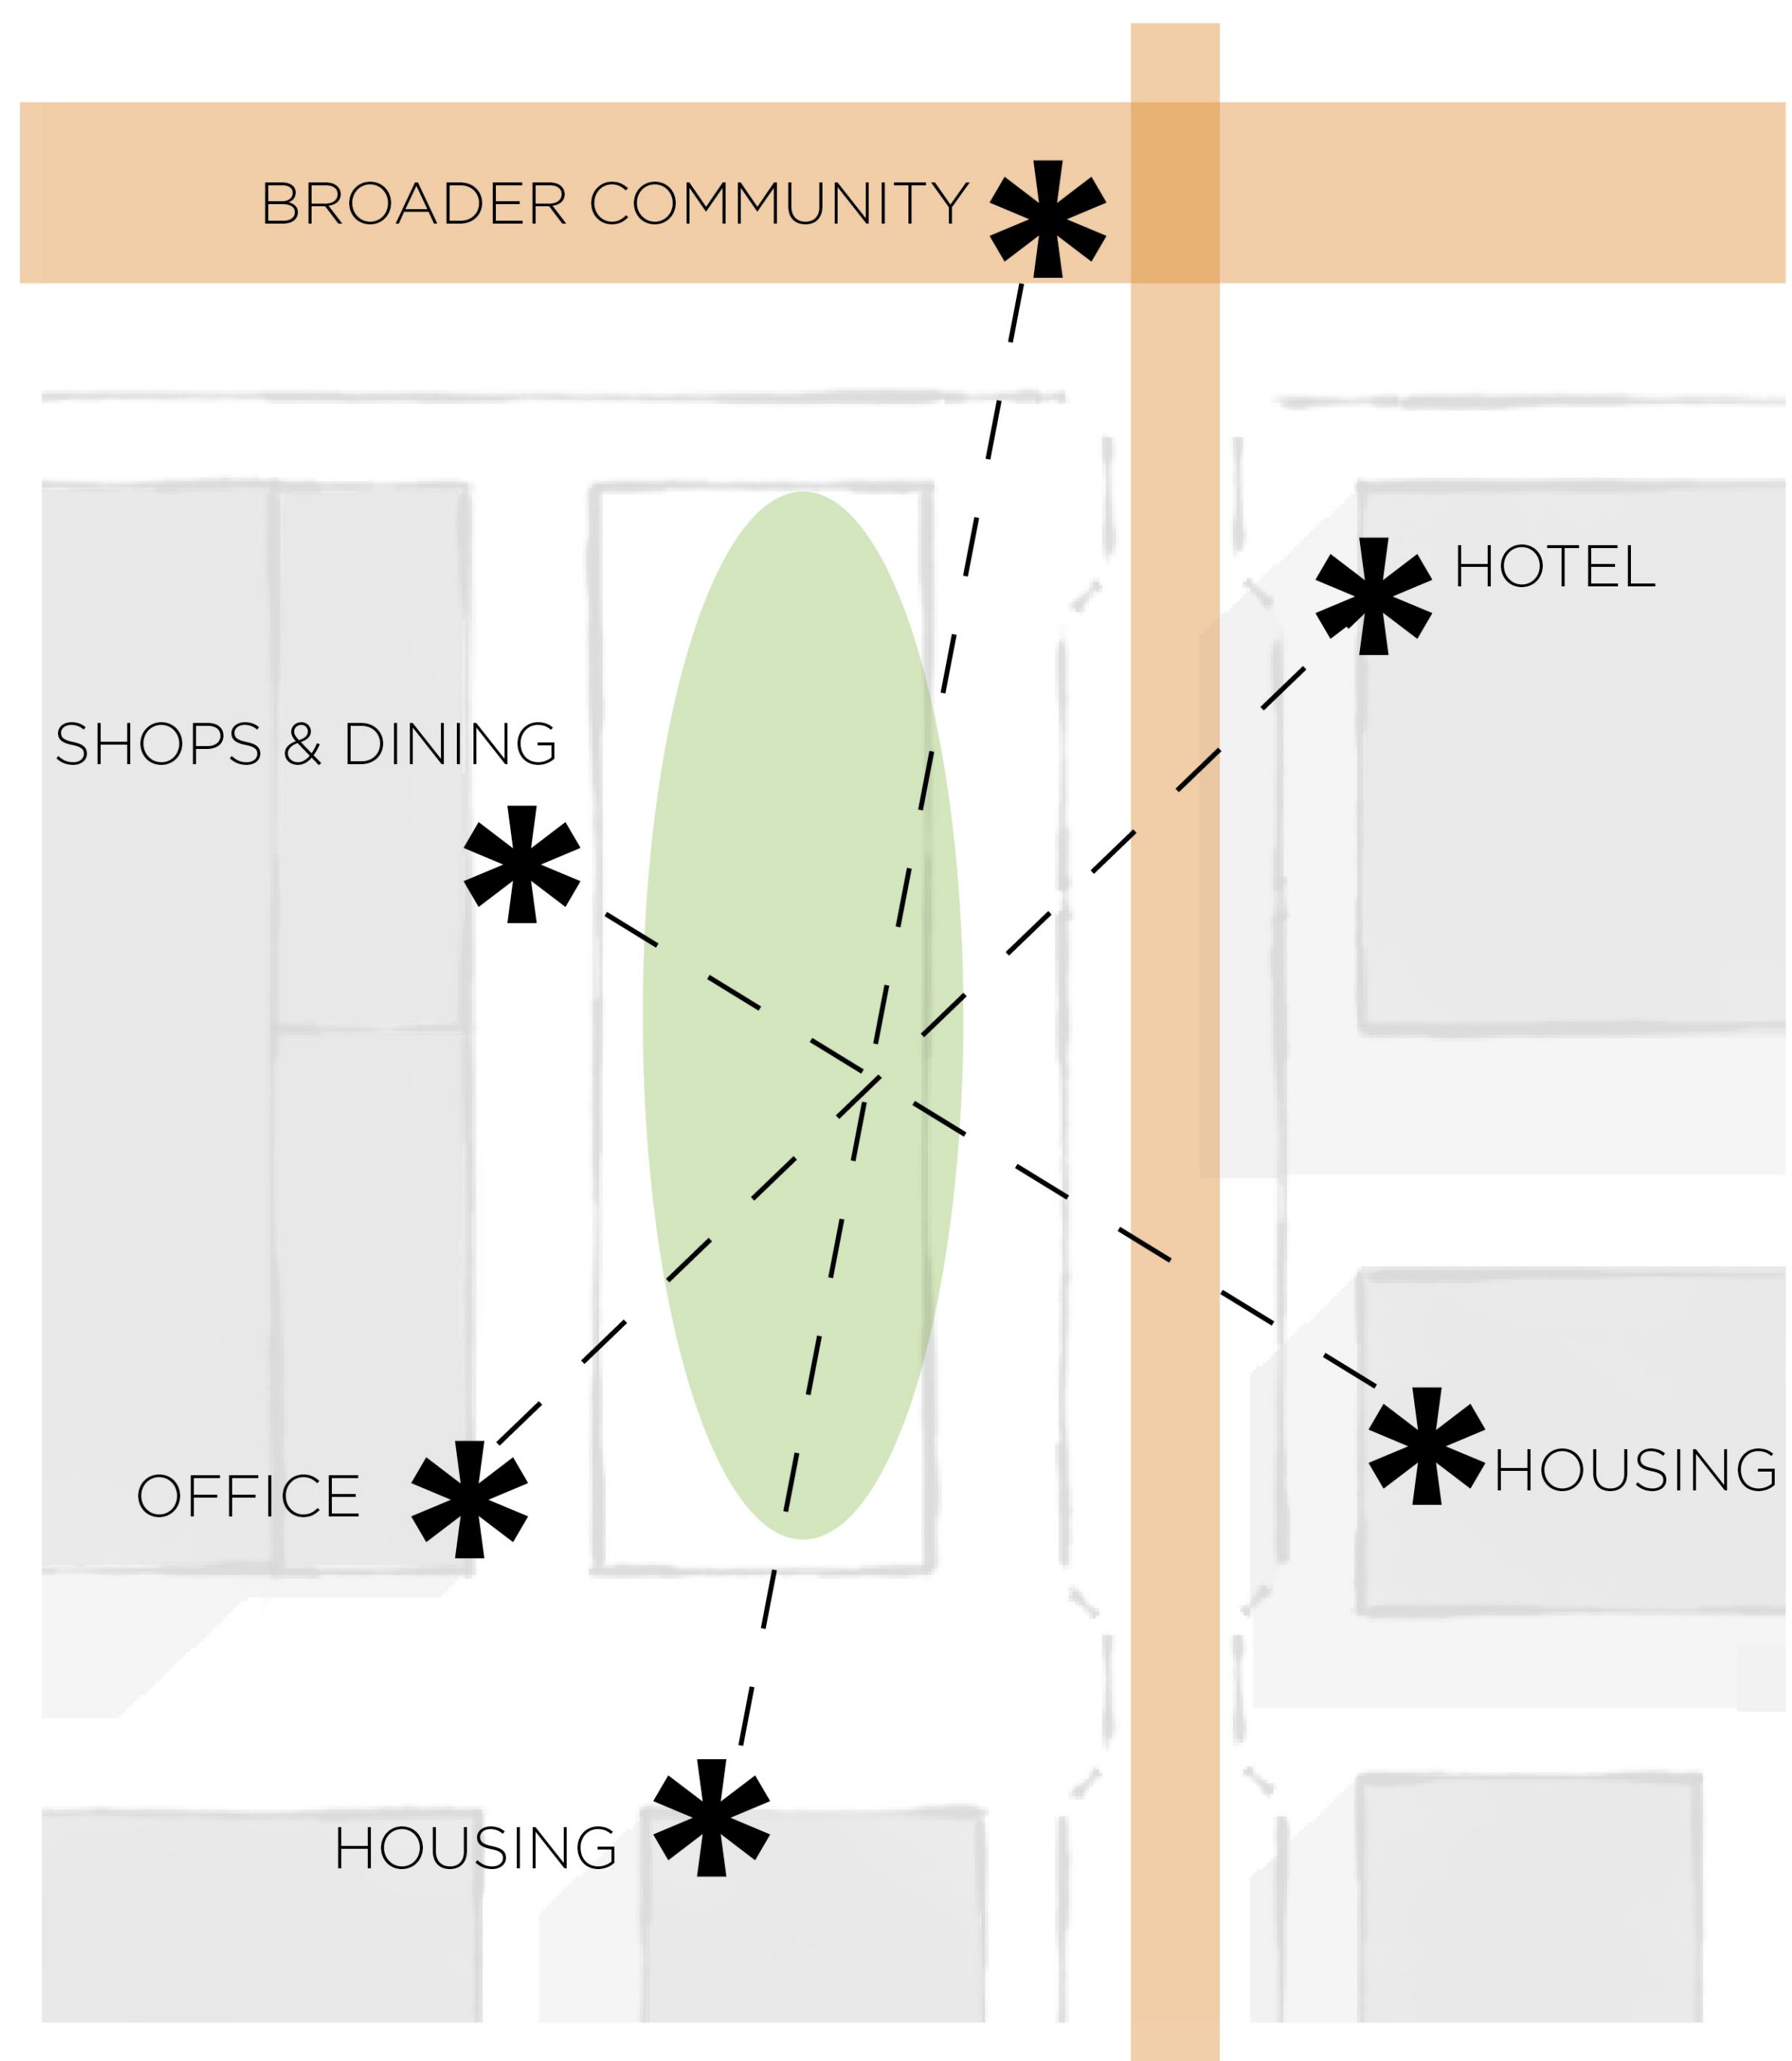

Public open space is centered on a new through street connecting Elk Grove Boulevard to Civic Center Drive. The open space widens at Elk Grove Boulevard to create sight-lines through to the south. The open space acts as an iconic anchor along Elk Grove Boulevard, while also enhancing pedestrian connectivity to the Community and Civic uses to the south. Linear open spaces are well-suited to accommodate small fairs and farmer's markets.

# ELK GROVE / VISION

WHAT COULD  
**ELK GROVE**  
LOOK LIKE?

# ELK GROVE / COMMUNITY

- PROGRAM ELEMENTS
- ACTIVE PLAZA
  - CONNECTIVE STREETS
  - RETAIL
  - LOW DENSITY COMMUNITIES (HOUSING)
  - HIGH DENSITY COMMUNITIES (HOUSING)
  - OFFICE
  - PARKING
  - HOTEL

# ELK GROVE / SITE CONNECTIVITY