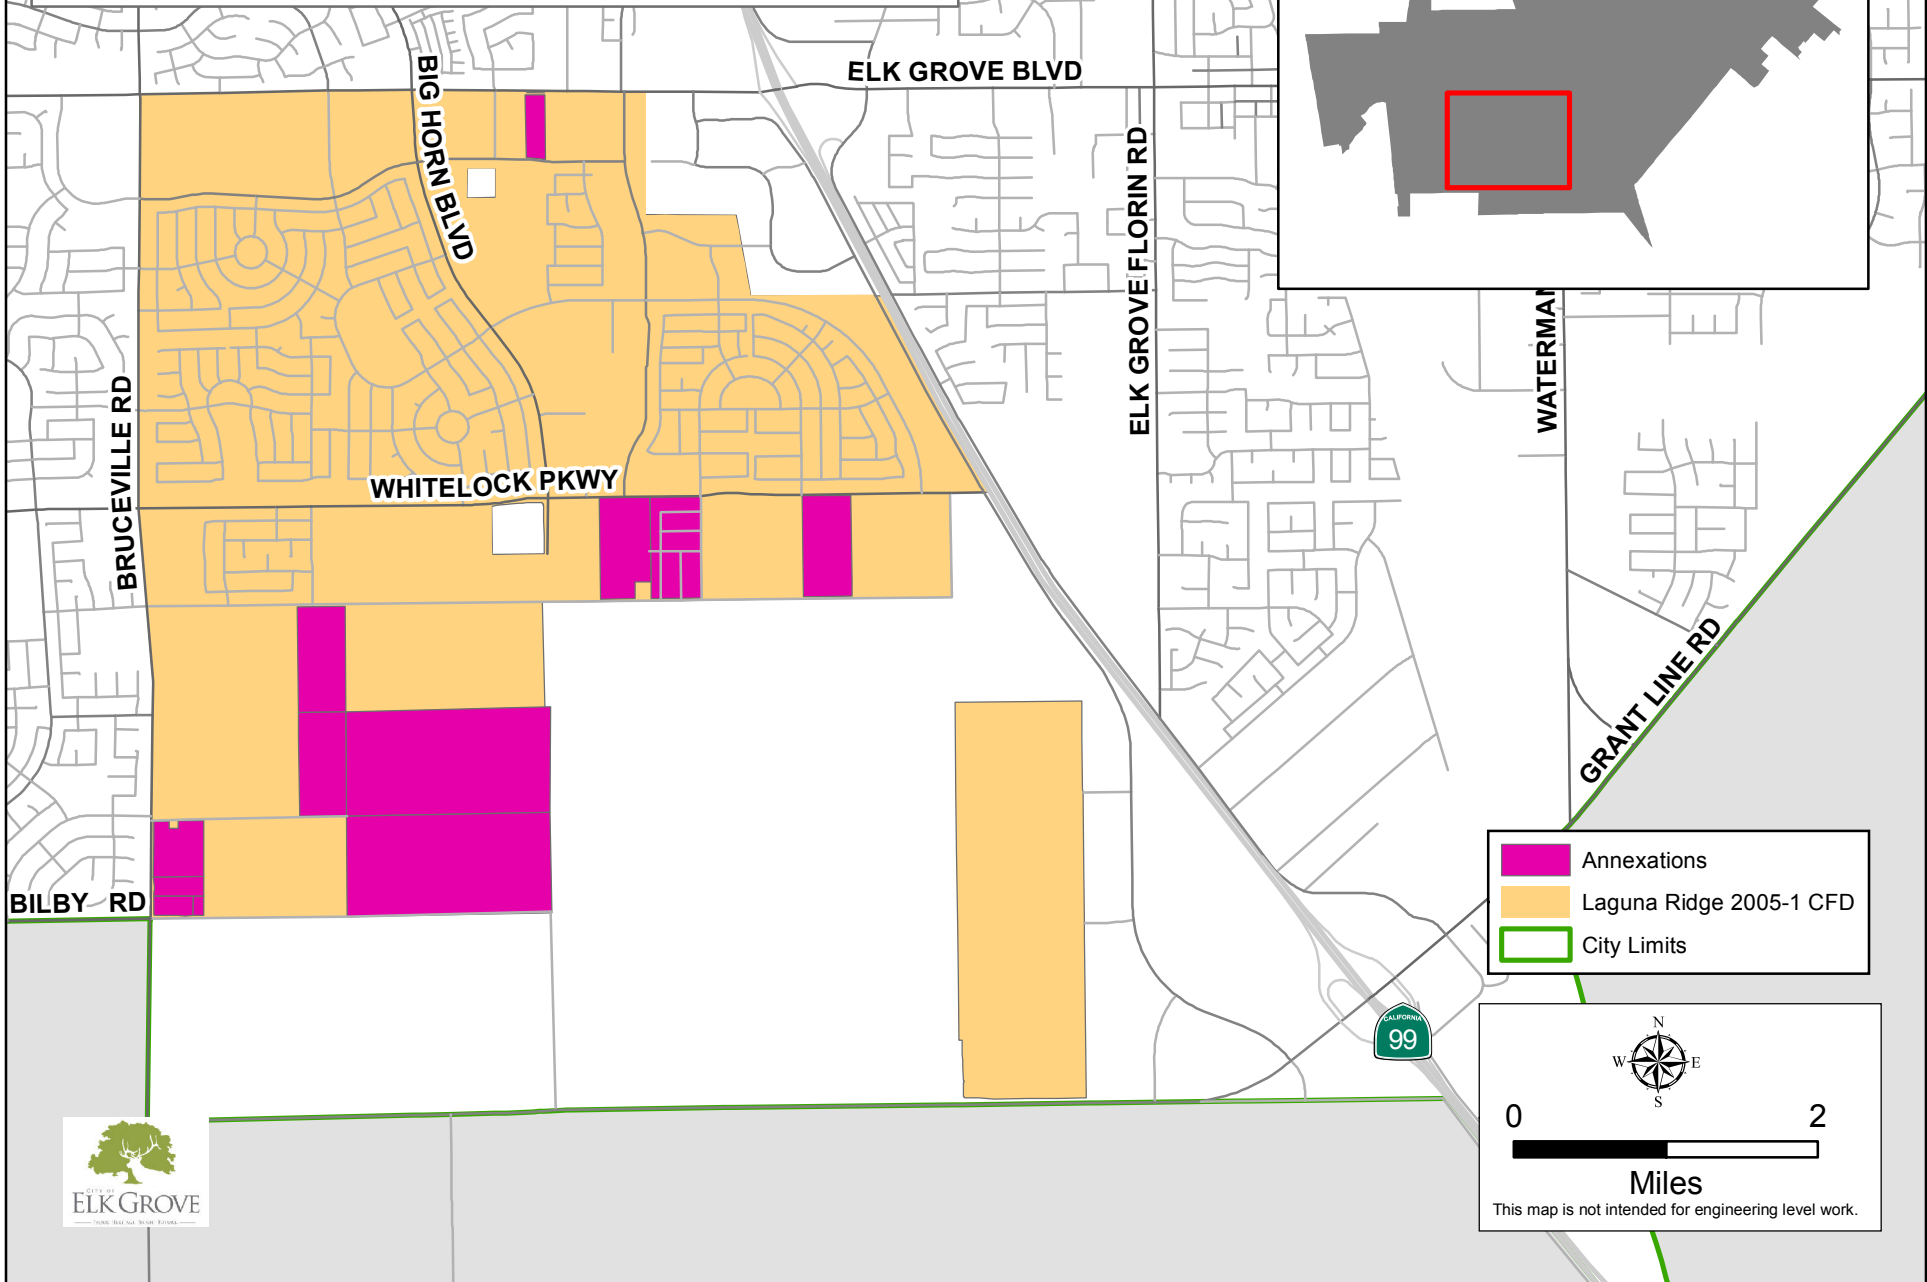

# Infrastructure Community Facilities District Laguna Ridge (CFD) in the City of Elk Grove

**Annexations**  
**Laguna Ridge 2005-1 CFD**  
**City Limits**

0 2  
**Miles**  
This map is not intended for engineering level work.