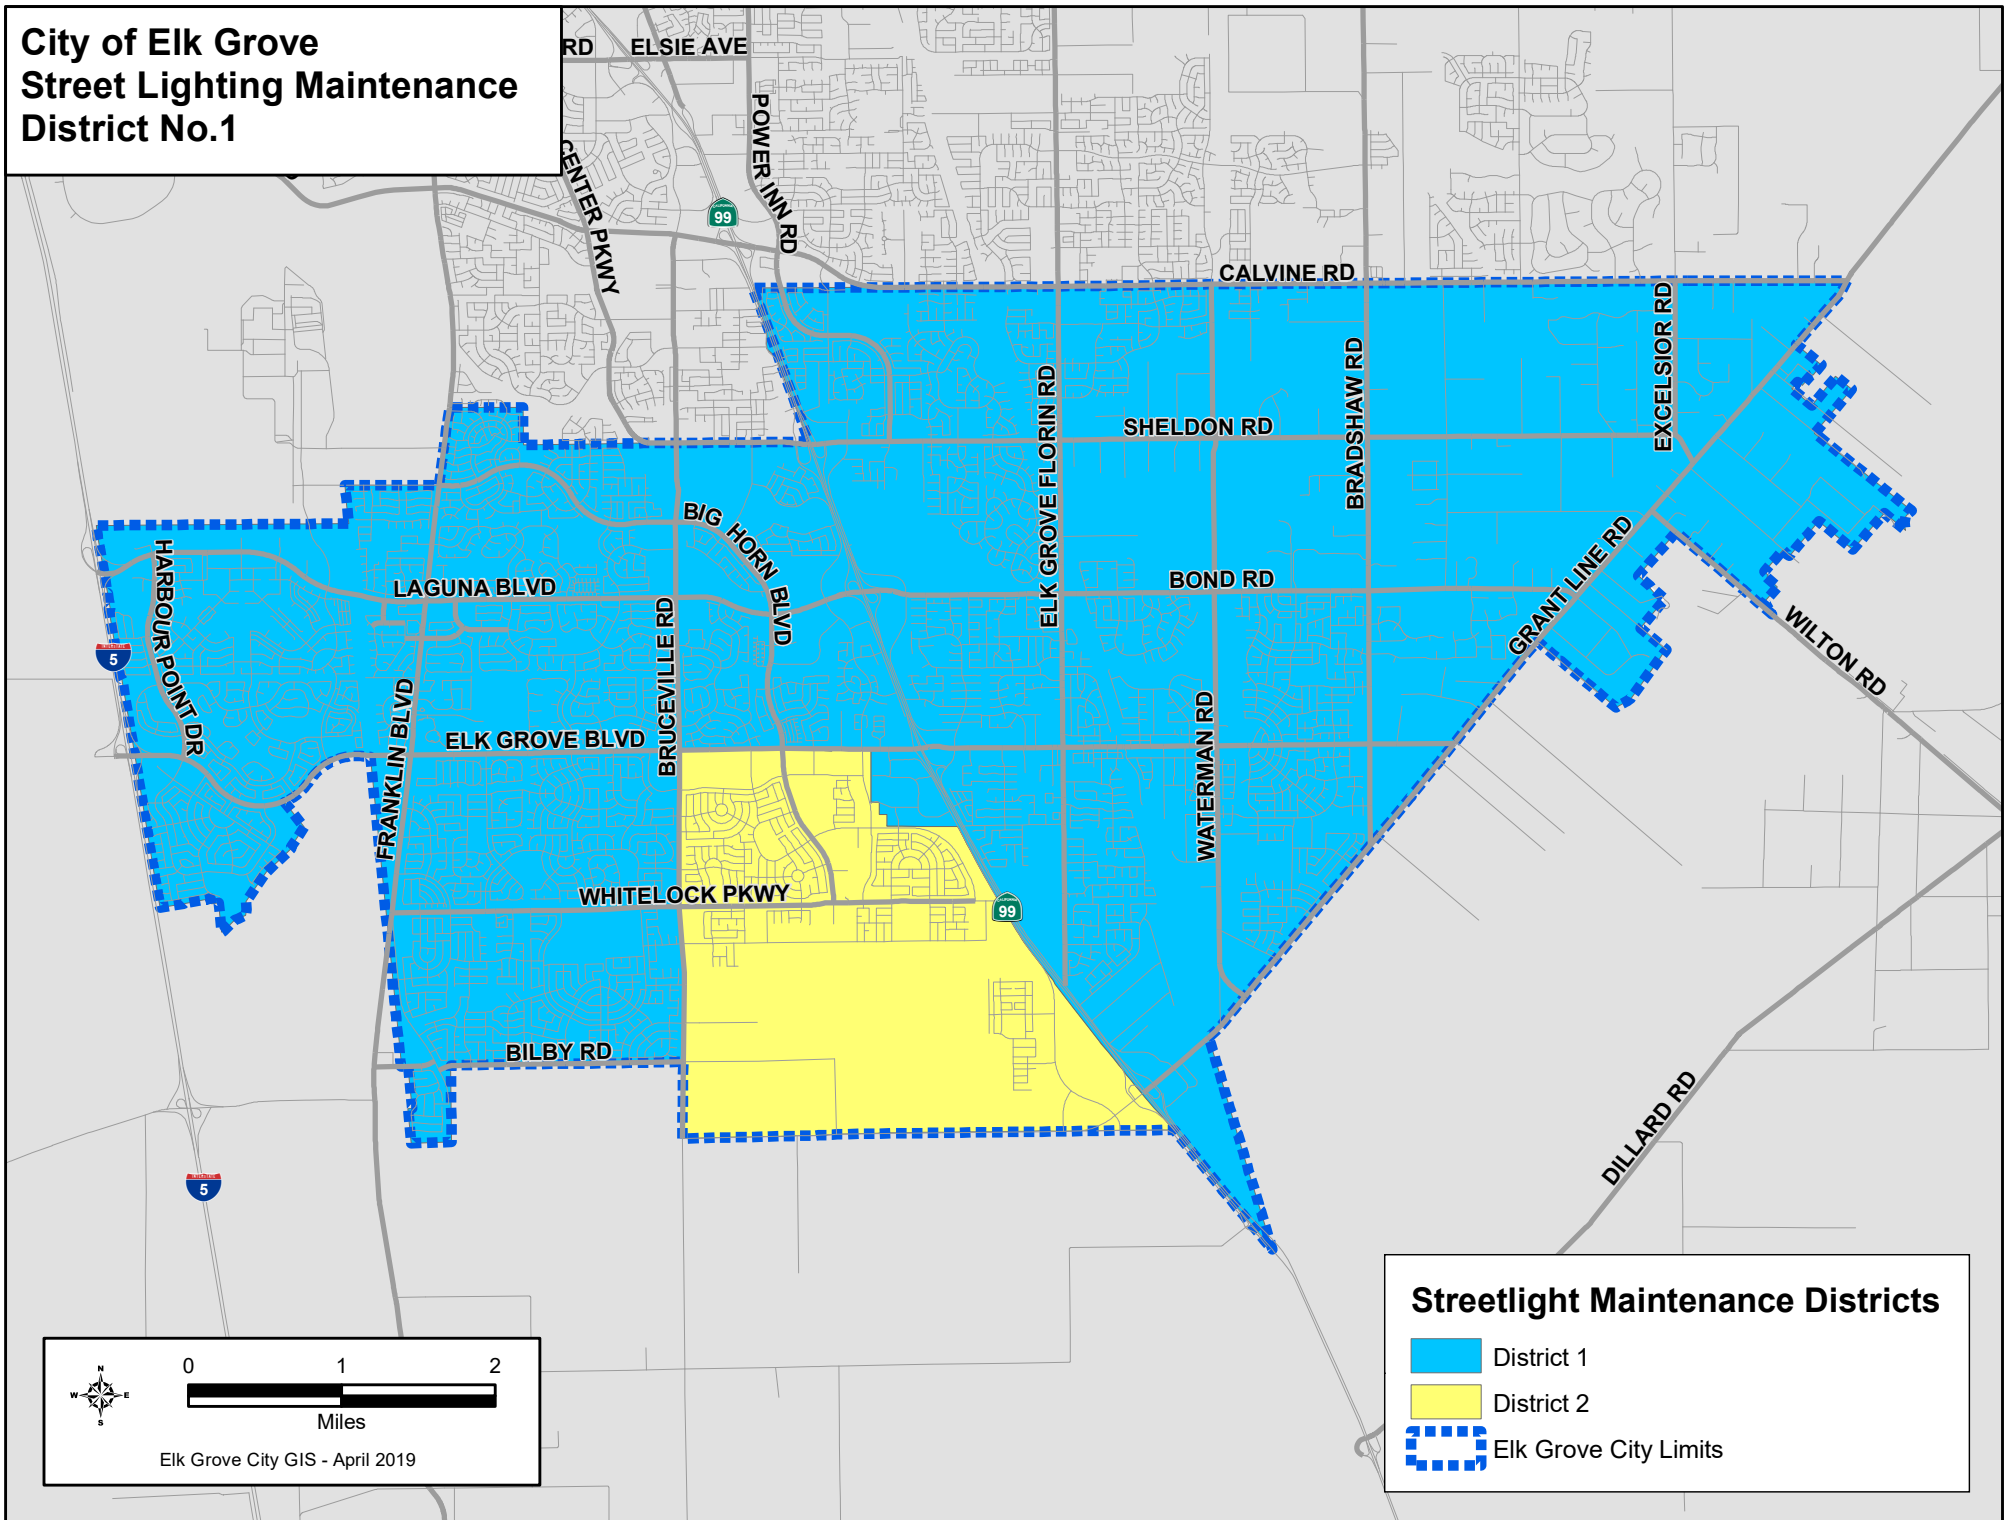

City of Elk Grove Street Lighting Maintenance District No.1

Streetlight Maintenance Districts

-  District 1
-  District 2
-  Elk Grove City Limits

Elk Grove City GIS - April 2019