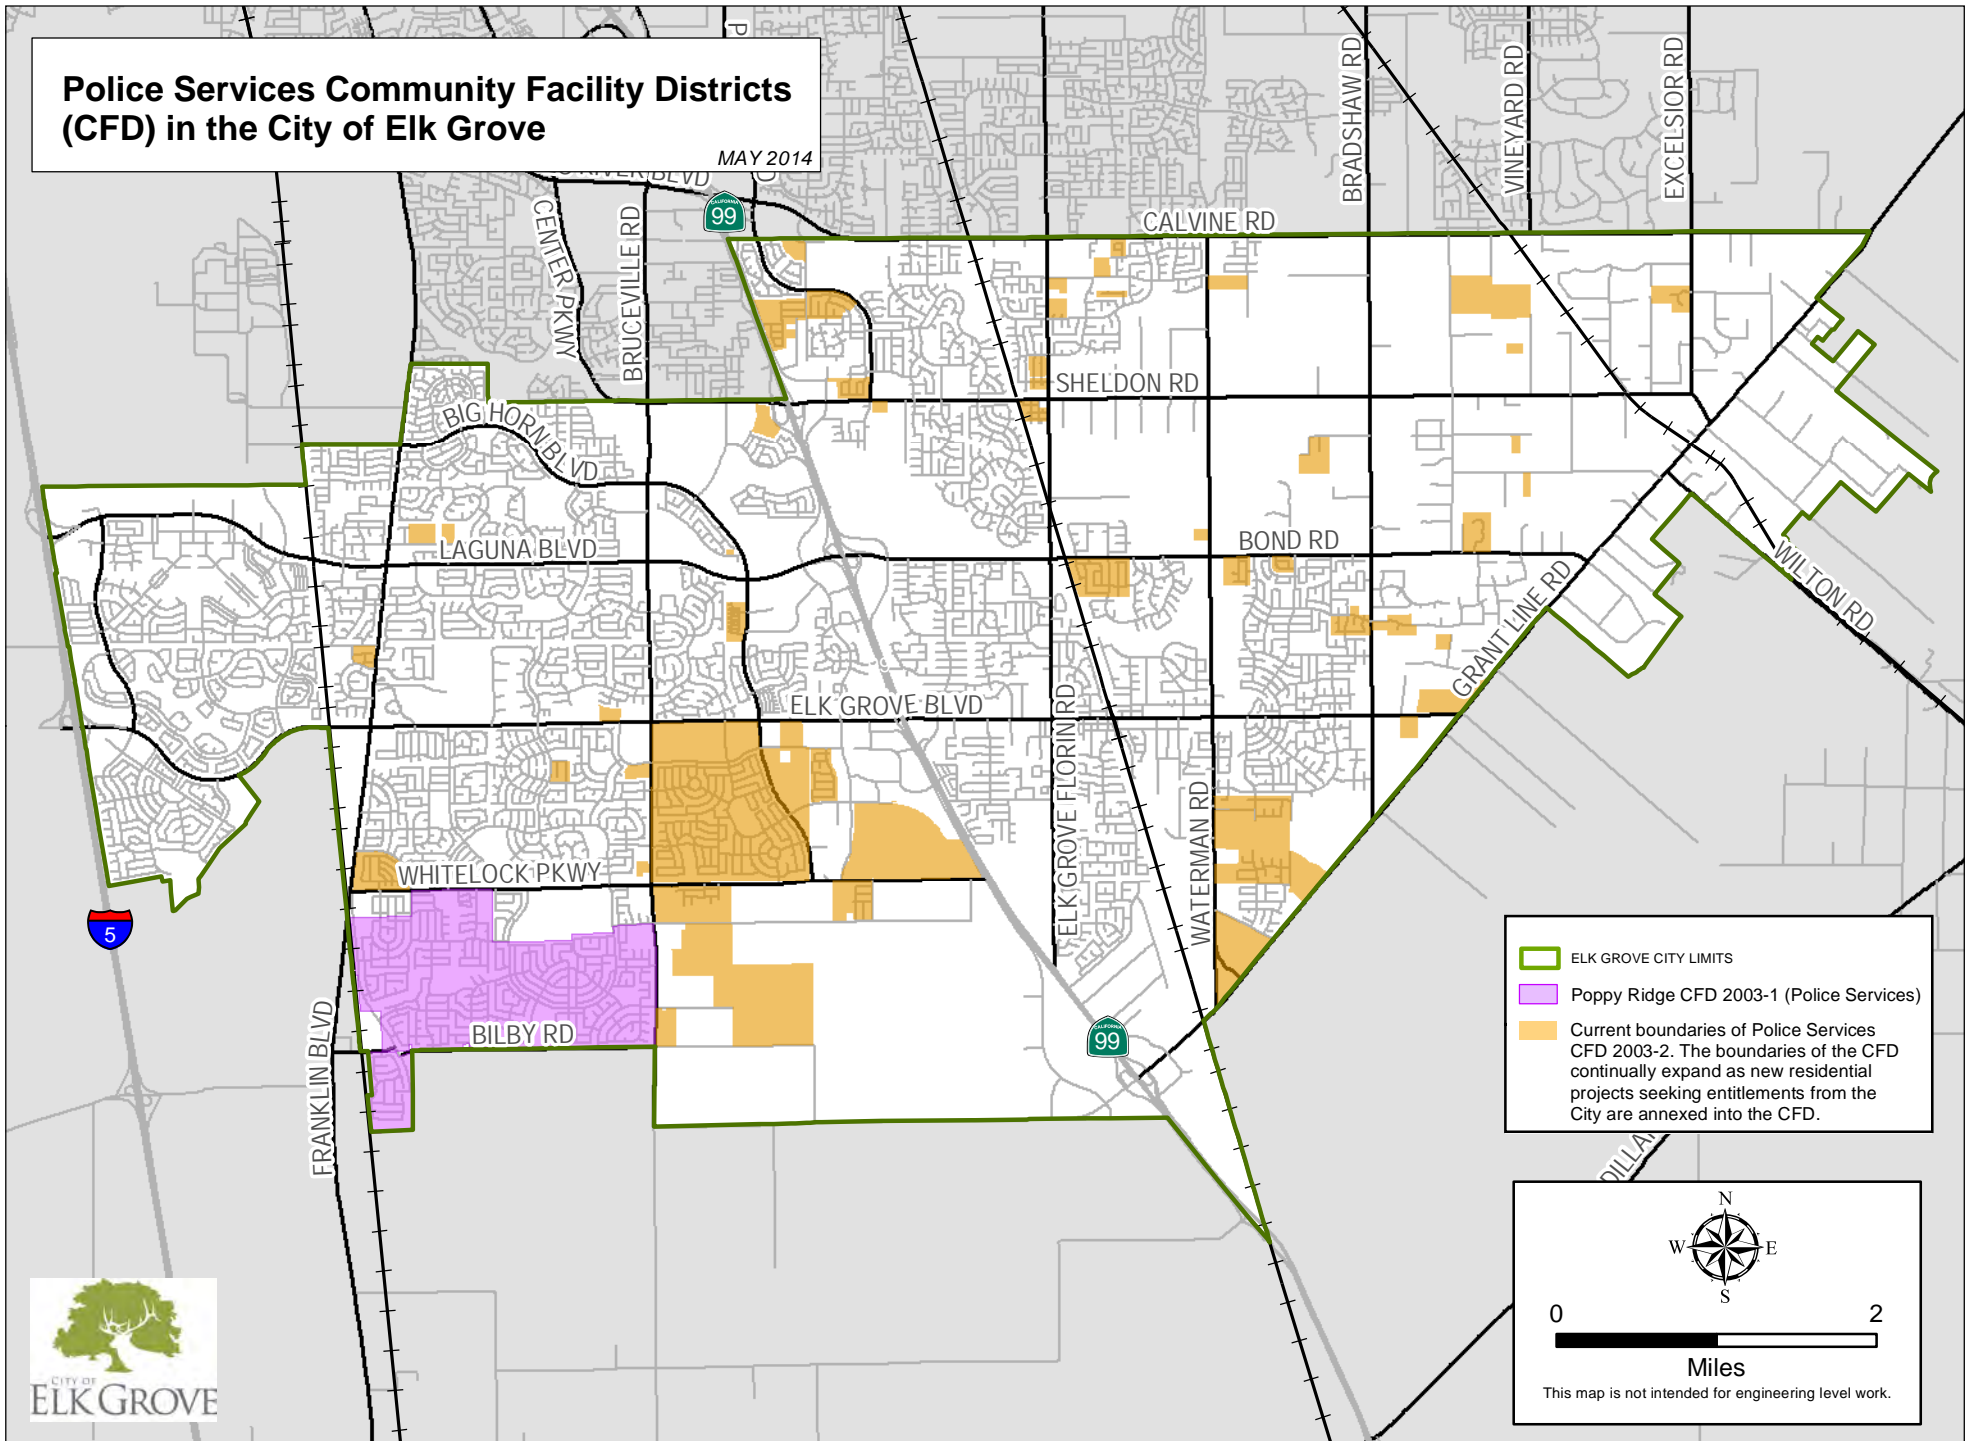

# Police Services Community Facility Districts (CFD) in the City of Elk Grove

MAY 2014

- ELK GROVE CITY LIMITS
- Poppy Ridge CFD 2003-1 (Police Services)
- Current boundaries of Police Services CFD 2003-2. The boundaries of the CFD continually expand as new residential projects seeking entitlements from the City are annexed into the CFD.

A north arrow pointing up, with cardinal directions N, S, E, and W labeled. Below it is a scale bar showing 0 to 2 miles.

Miles

This map is not intended for engineering level work.