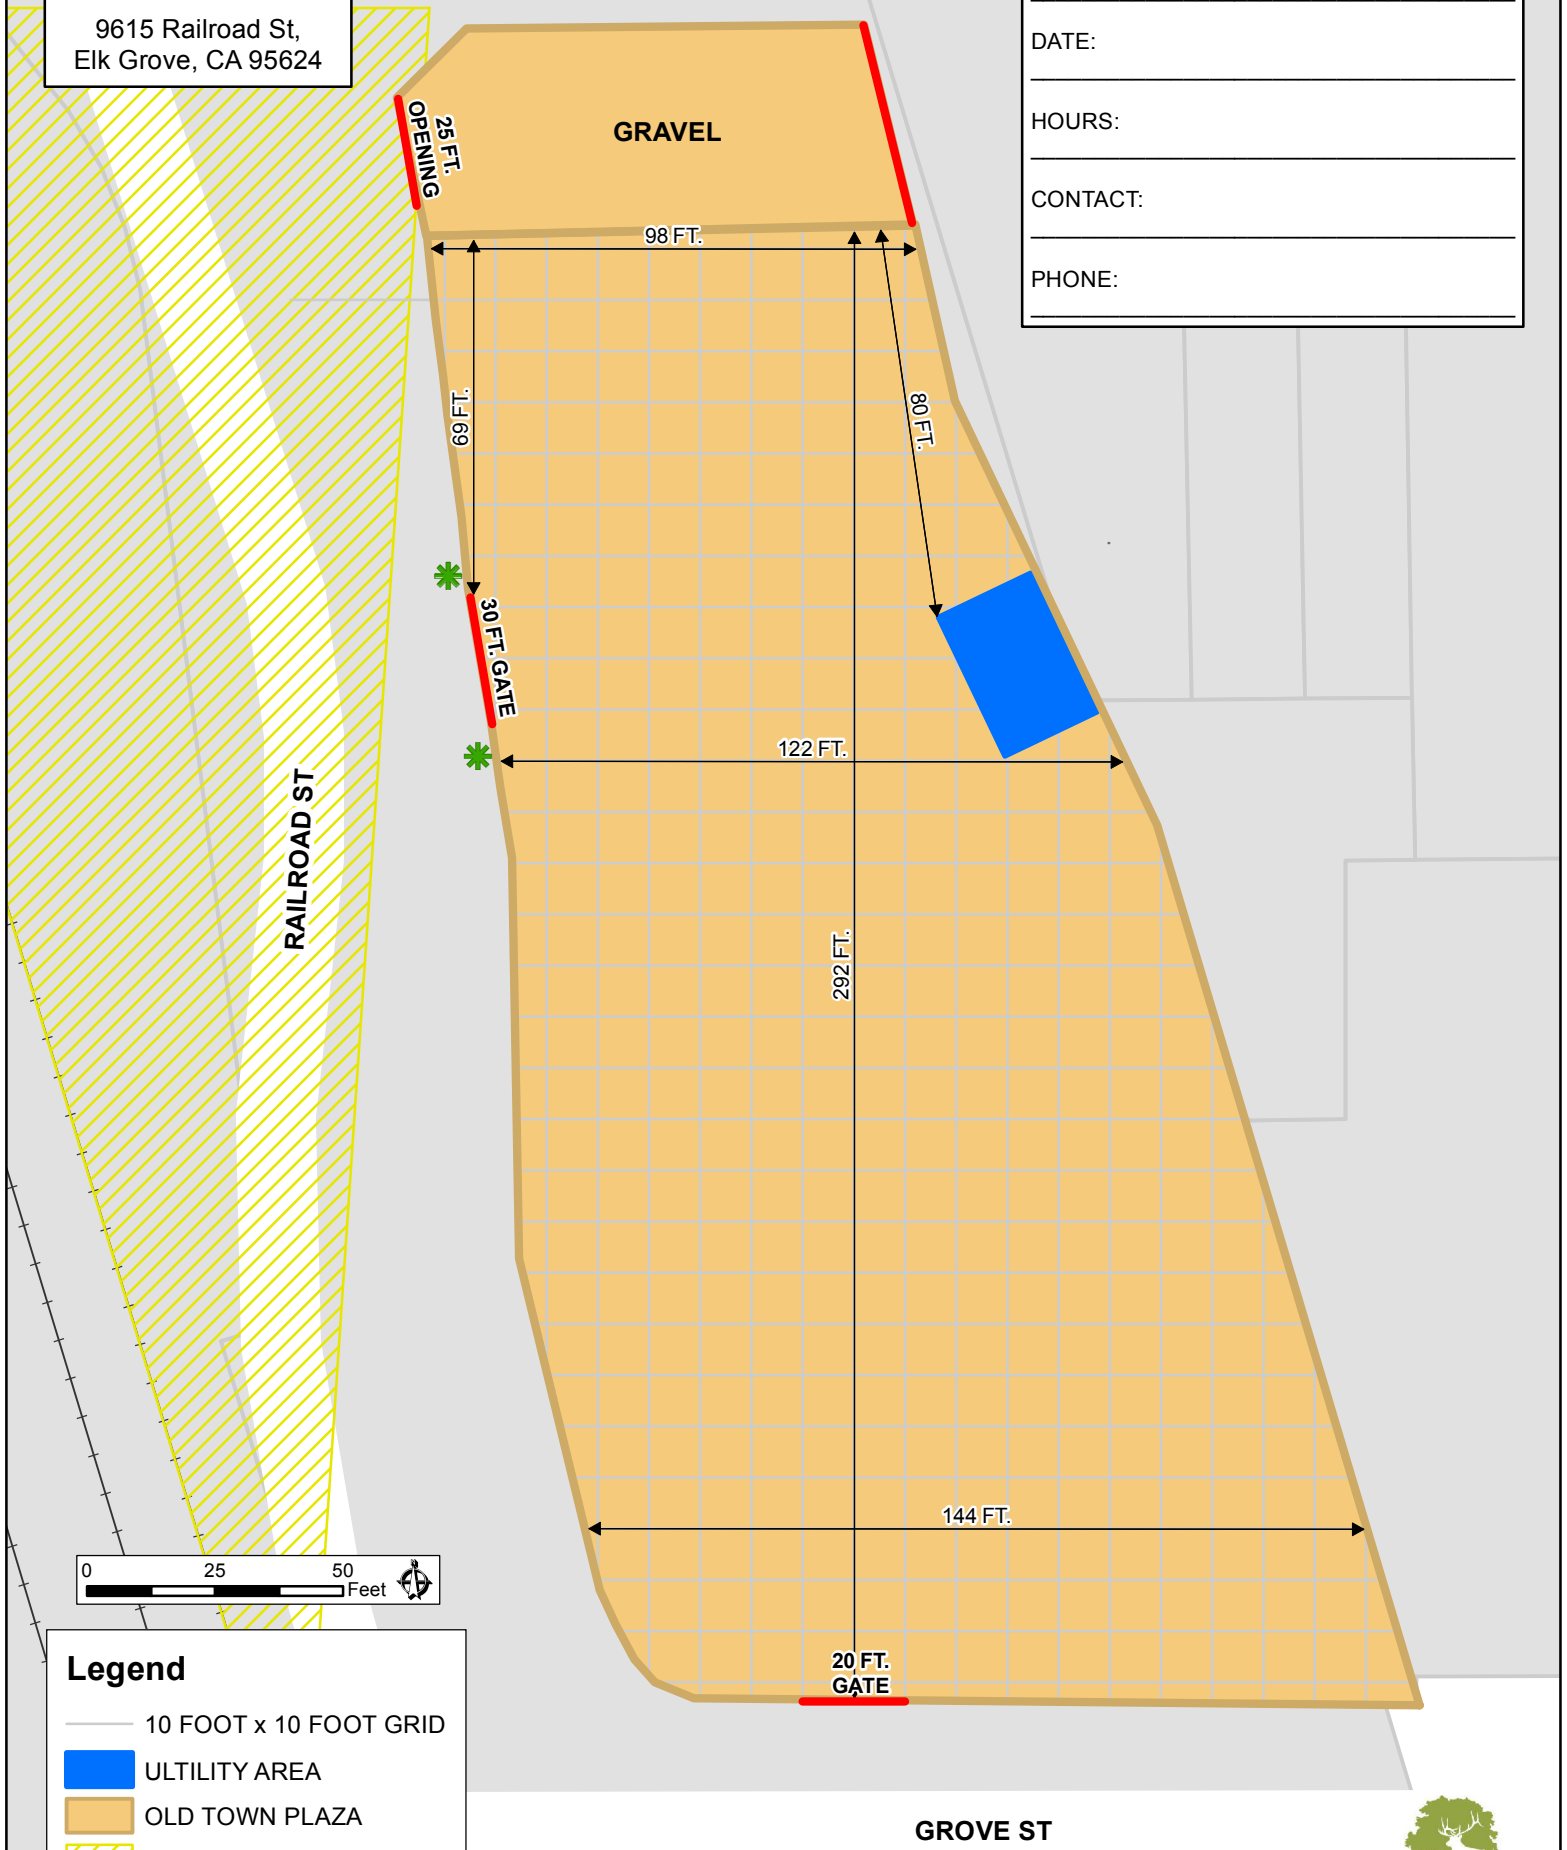

OLD TOWN PLAZA

9615 Railroad St,
Elk Grove, CA 95624

ELK GROVE BLVD

EVENT:
DATE:
HOURS:
CONTACT:
PHONE:

Legend

- 10 FOOT x 10 FOOT GRID
- UTILITY AREA
- OLD TOWN PLAZA
- RESTRICTED AREA

↓ EVENT PARKING - 530 FT. BY 205 FT. ↓