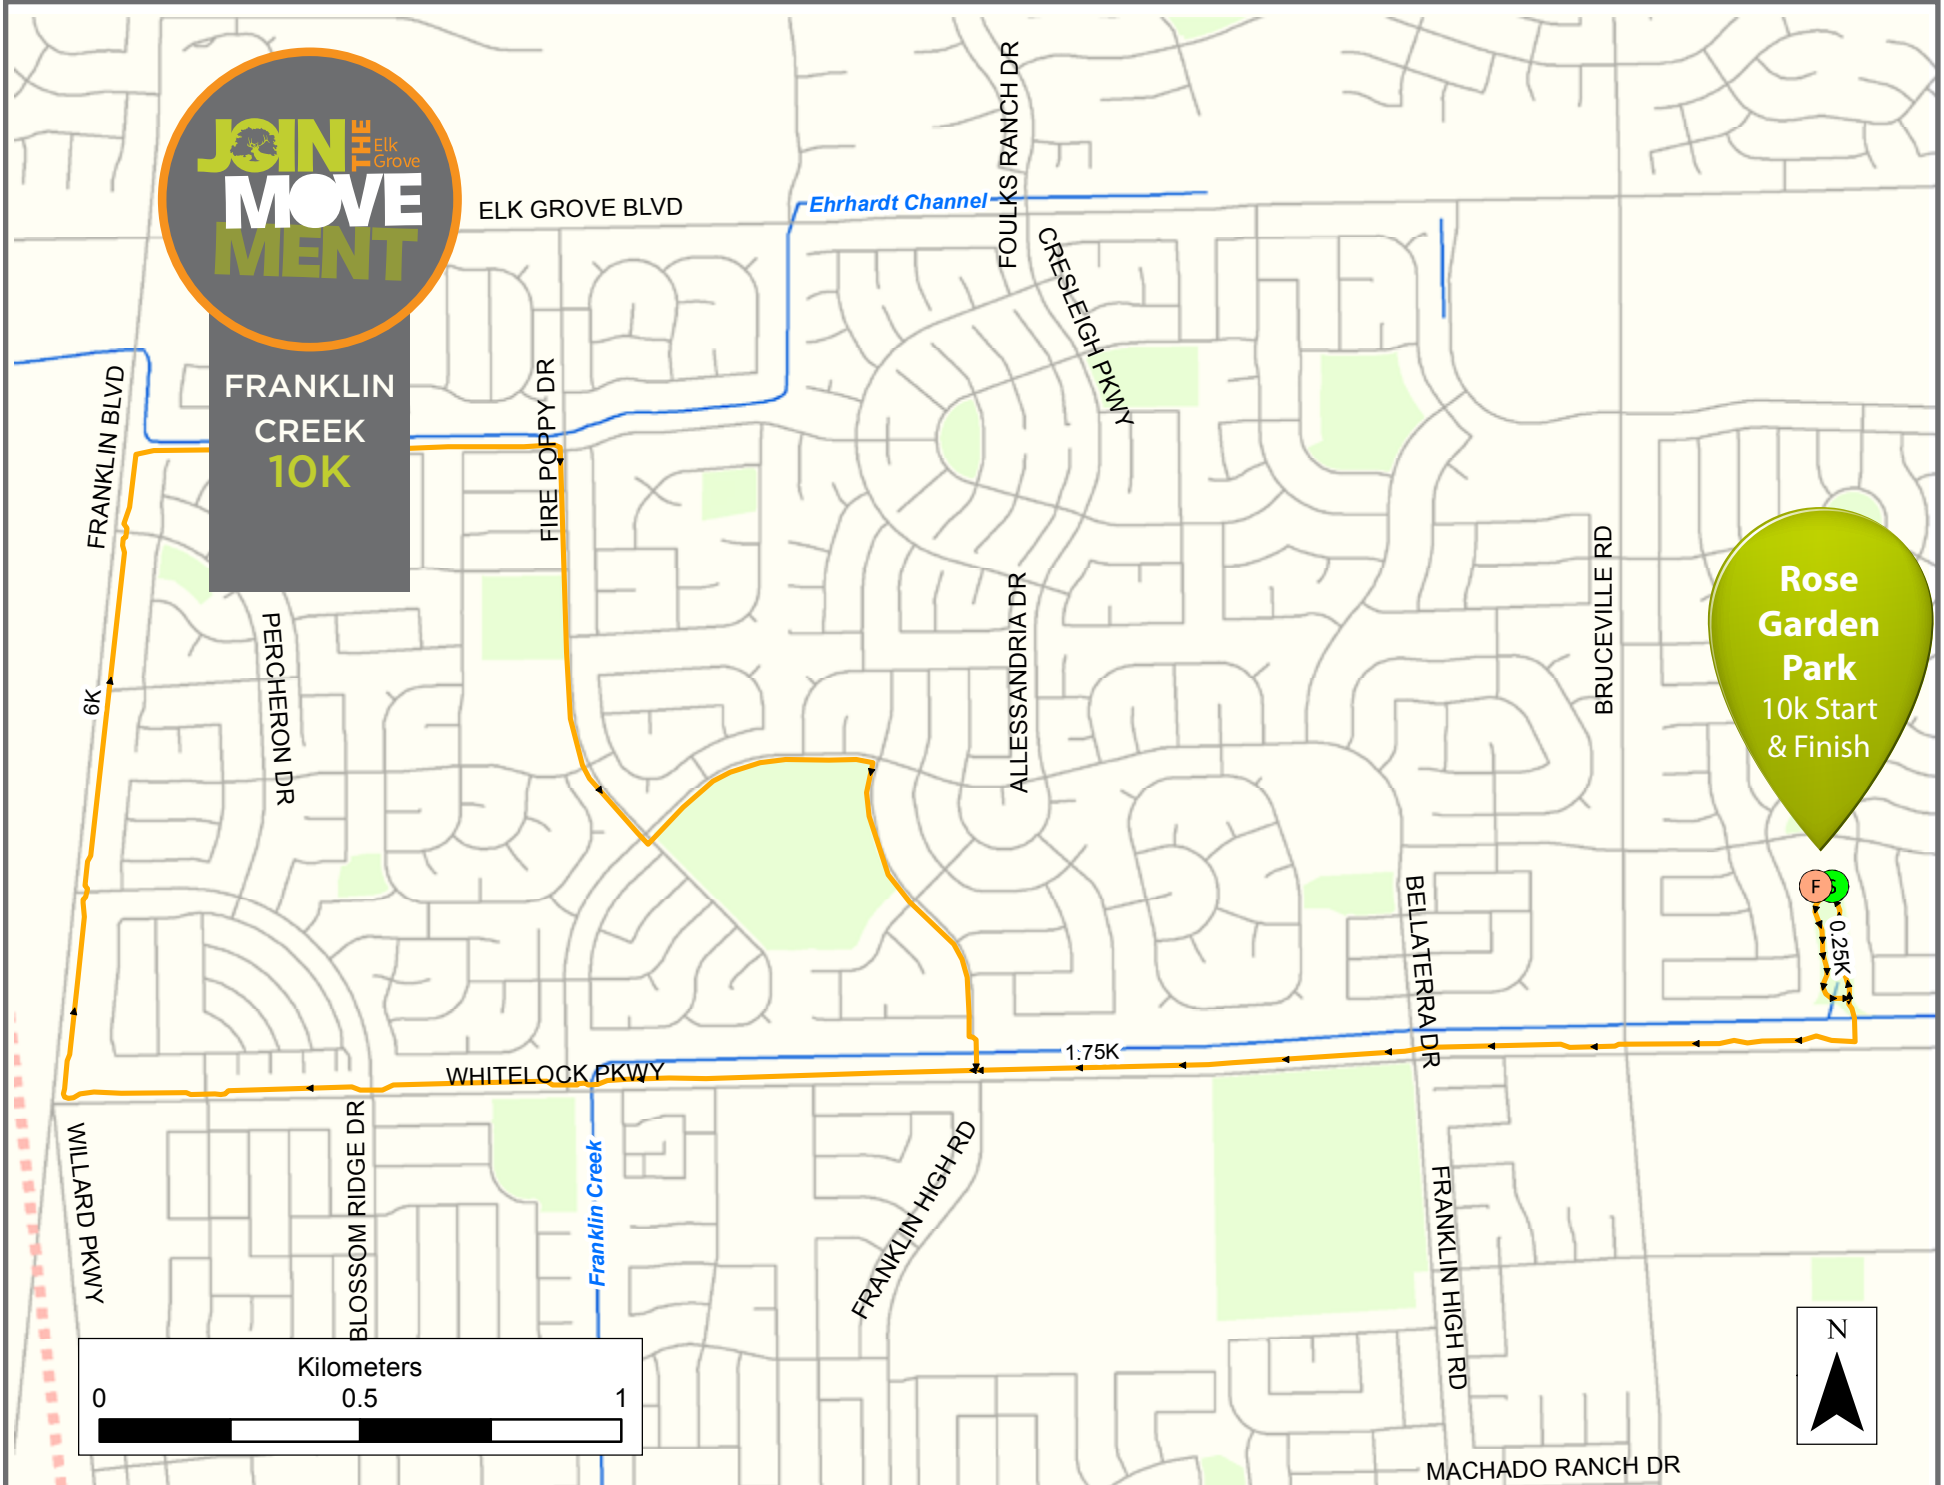

FRANKLIN CREEK 10K

Rose Garden Park
10k Start & Finish

FRANKLIN BLVD
6K

PERCHERON DR

FIRE POPPY DR

ELK GROVE BLVD

Ehrhardt Channel

FOULK'S RANCH DR

CRESLEIGH PKWY

ALLESSANDRIA DR

BRUCEVILLE RD

BELLATERRA DR

1.75K

WHITELOCK PKWY

Franklin Creek

WILLARD PKWY

BLOSSOM RIDGE DR

FRANKLIN HIGH RD

FRANKLIN HIGH RD

MACHADO RANCH DR

F

0.25K