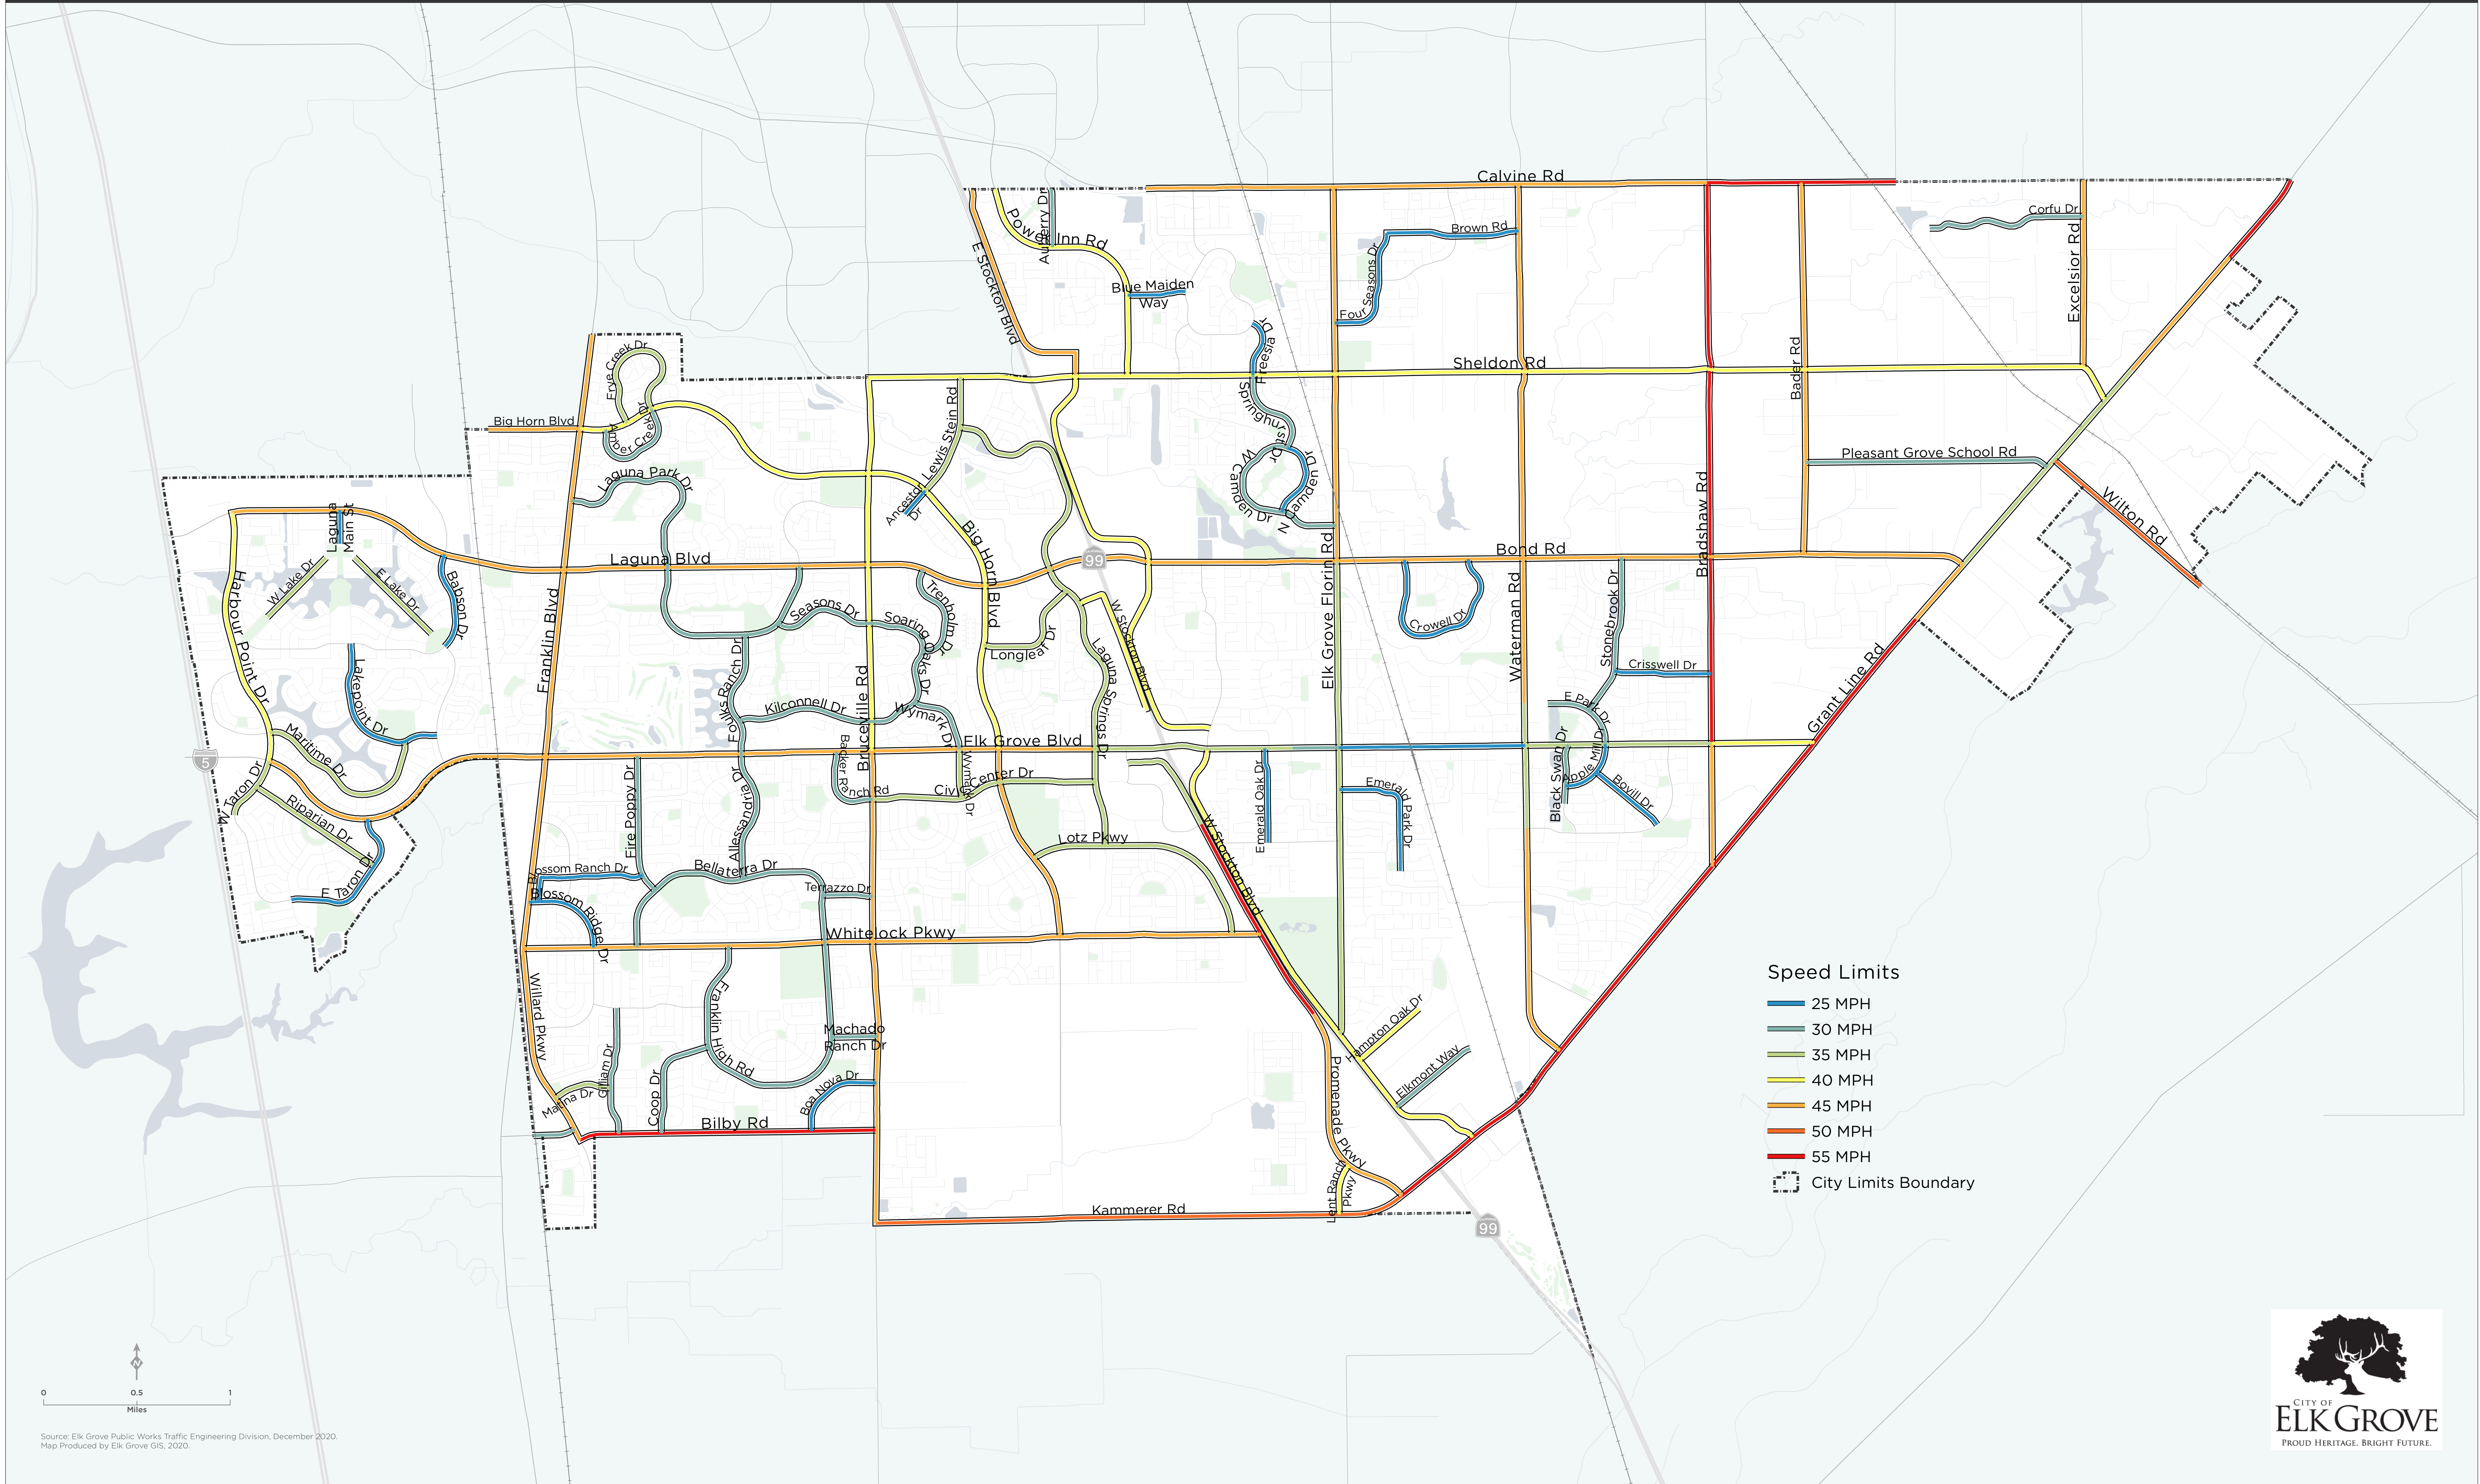

City of Elk Grove Speed Limits