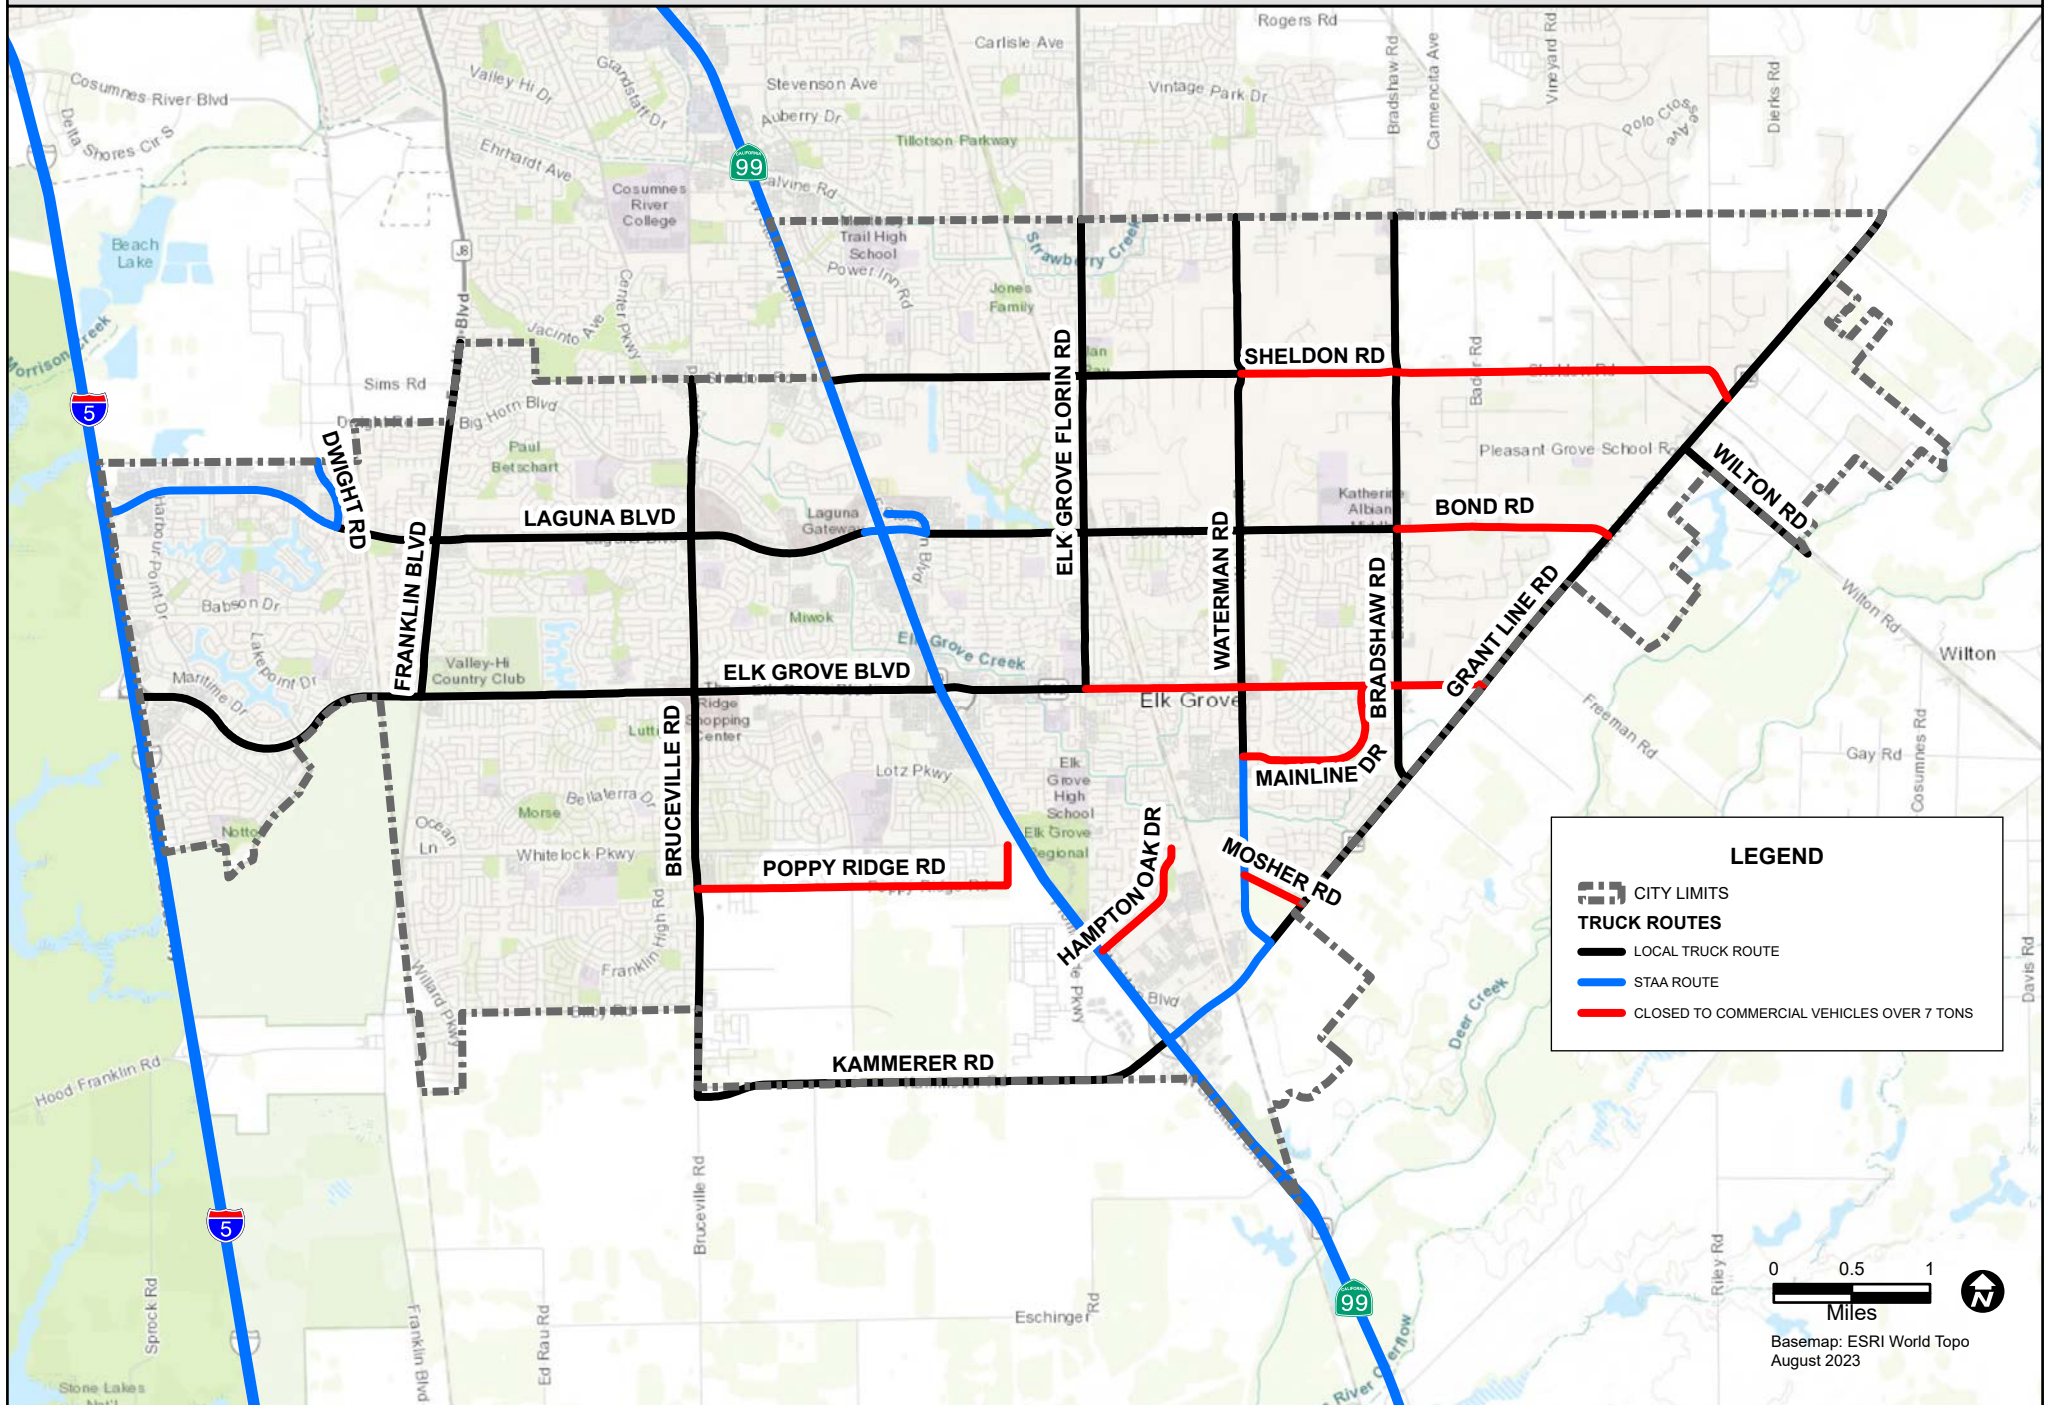

TruckRoutes

LEGEND

-  CITY LIMITS
- TRUCK ROUTES**
-  LOCAL TRUCK ROUTE
-  STAA ROUTE
-  CLOSED TO COMMERCIAL VEHICLES OVER 7 TONS